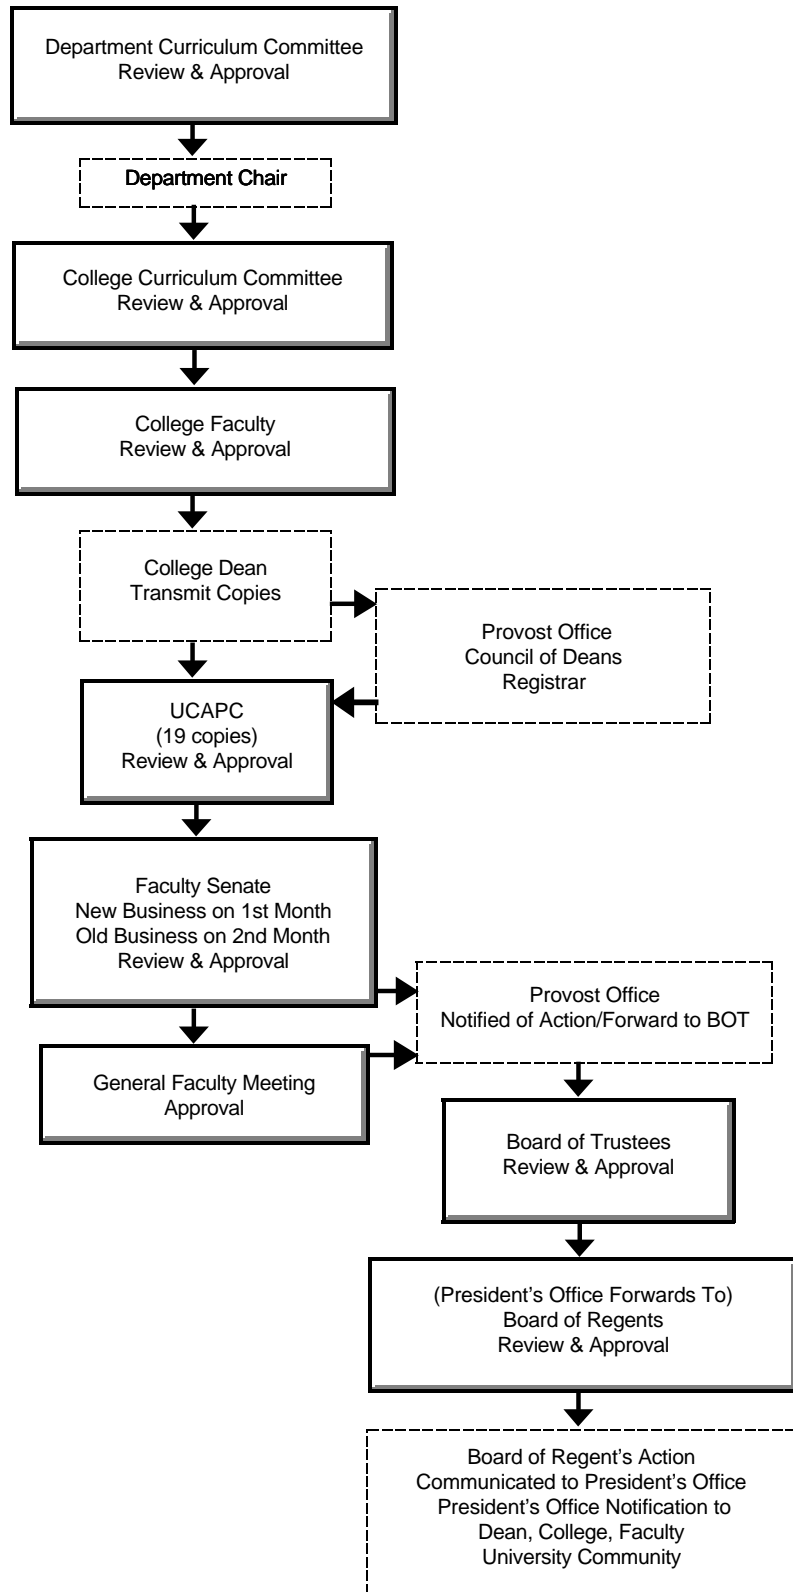

# Wright State University

## Curriculum And Academic Policy Review Process: New Major Programs\*

Legend:

\* This process applies to New Major Programs. For all other curriculum and academic polices, including New Minor Programs, New Certificate Programs, Changes in Existing Programs, Course Inventory Requests (new course proposals), and Course Modification Requests (modification of existing courses) consult: "Curriculum and Academic Policy Review Process."