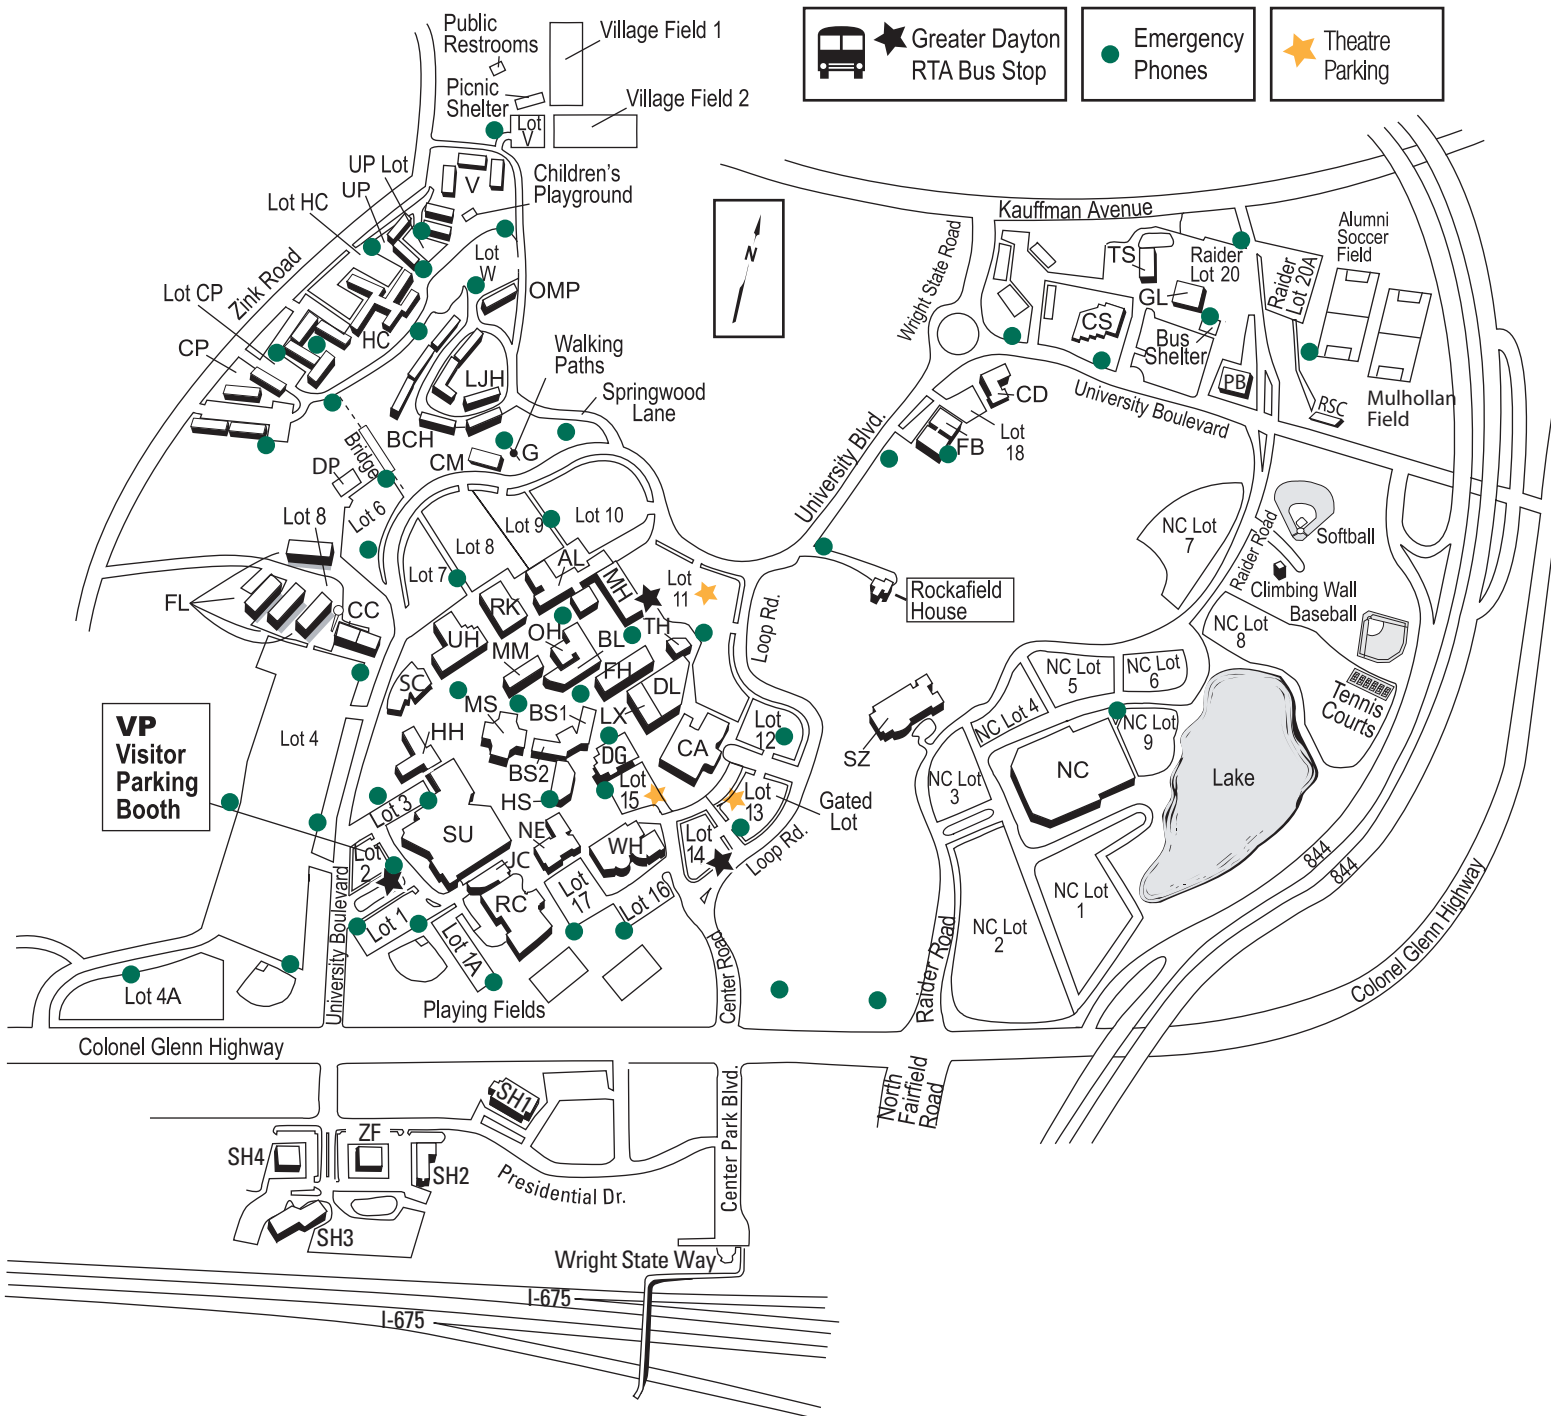

# Wright State University Main Campus Map

- AL** Allyn Hall
- BS1** Biological Sciences I
- BS2** Biological Sciences II
- BCH** Boston/Cedar/Hawthorn
- BL** Brehm Laboratory
- CC** Community Center
- CM** Campus Ministry Center
- CS** Campus Services Building
- CD** Child Development Center
- CP** College Park Apartments
- CA** Creative Arts Center
- DG** Diggs Laboratory
- DP** Dog Park, Wingerd Service
- DL** Dunbar Library, Paul Laurence
- FH** Fawcett Hall
- FB** Fine Arts Building
- FL** Forest Lane Apartments
- G** Garden for the Senses
- GL** Earth and Environmental Sciences
- HH** Hamilton Hall
- HC** Honors Community
- HS** Health Sciences
- JC** Joshi Research Center
- LJH** Laurel/Jacob/Hickory
- LX** Computer Services Library Annex
- MM** Mathematical and Microbiological Sciences
- MS** Medical Sciences
- MH** Millett Hall
- NC** Nutter Center, Wright State
- NE** Neuroscience Engineering Collaboration Building
- OMP** Oak/Maple/Pine
- OH** Oelman Hall
- PB** Wright State Physicians Health Center
- RK** Rike Hall
- RSC** Rinzler Student Sports Complex
- RC** Russ Engineering Center
- SC** Student Success Center
- SH1** 2455 Presidential Dr.
- SH2** 3040 Presidential Dr.
- SH3** 2555 University Blvd.
- SH4** 3100 Presidential Dr.
- SU** Student Union
- SZ** Setzer Pavilion/Mills Morgan Center
- TH** Tom Hanks Center for Motion Pictures
- TS** Transportation Services Center
- UH** University Hall
- UP** University Park Apartments
- V** The Village Apartments
- VP** Visitor Parking Booth
- WH** White Hall (Boonshoft School of Medicine)
- ZF** Foundation Building