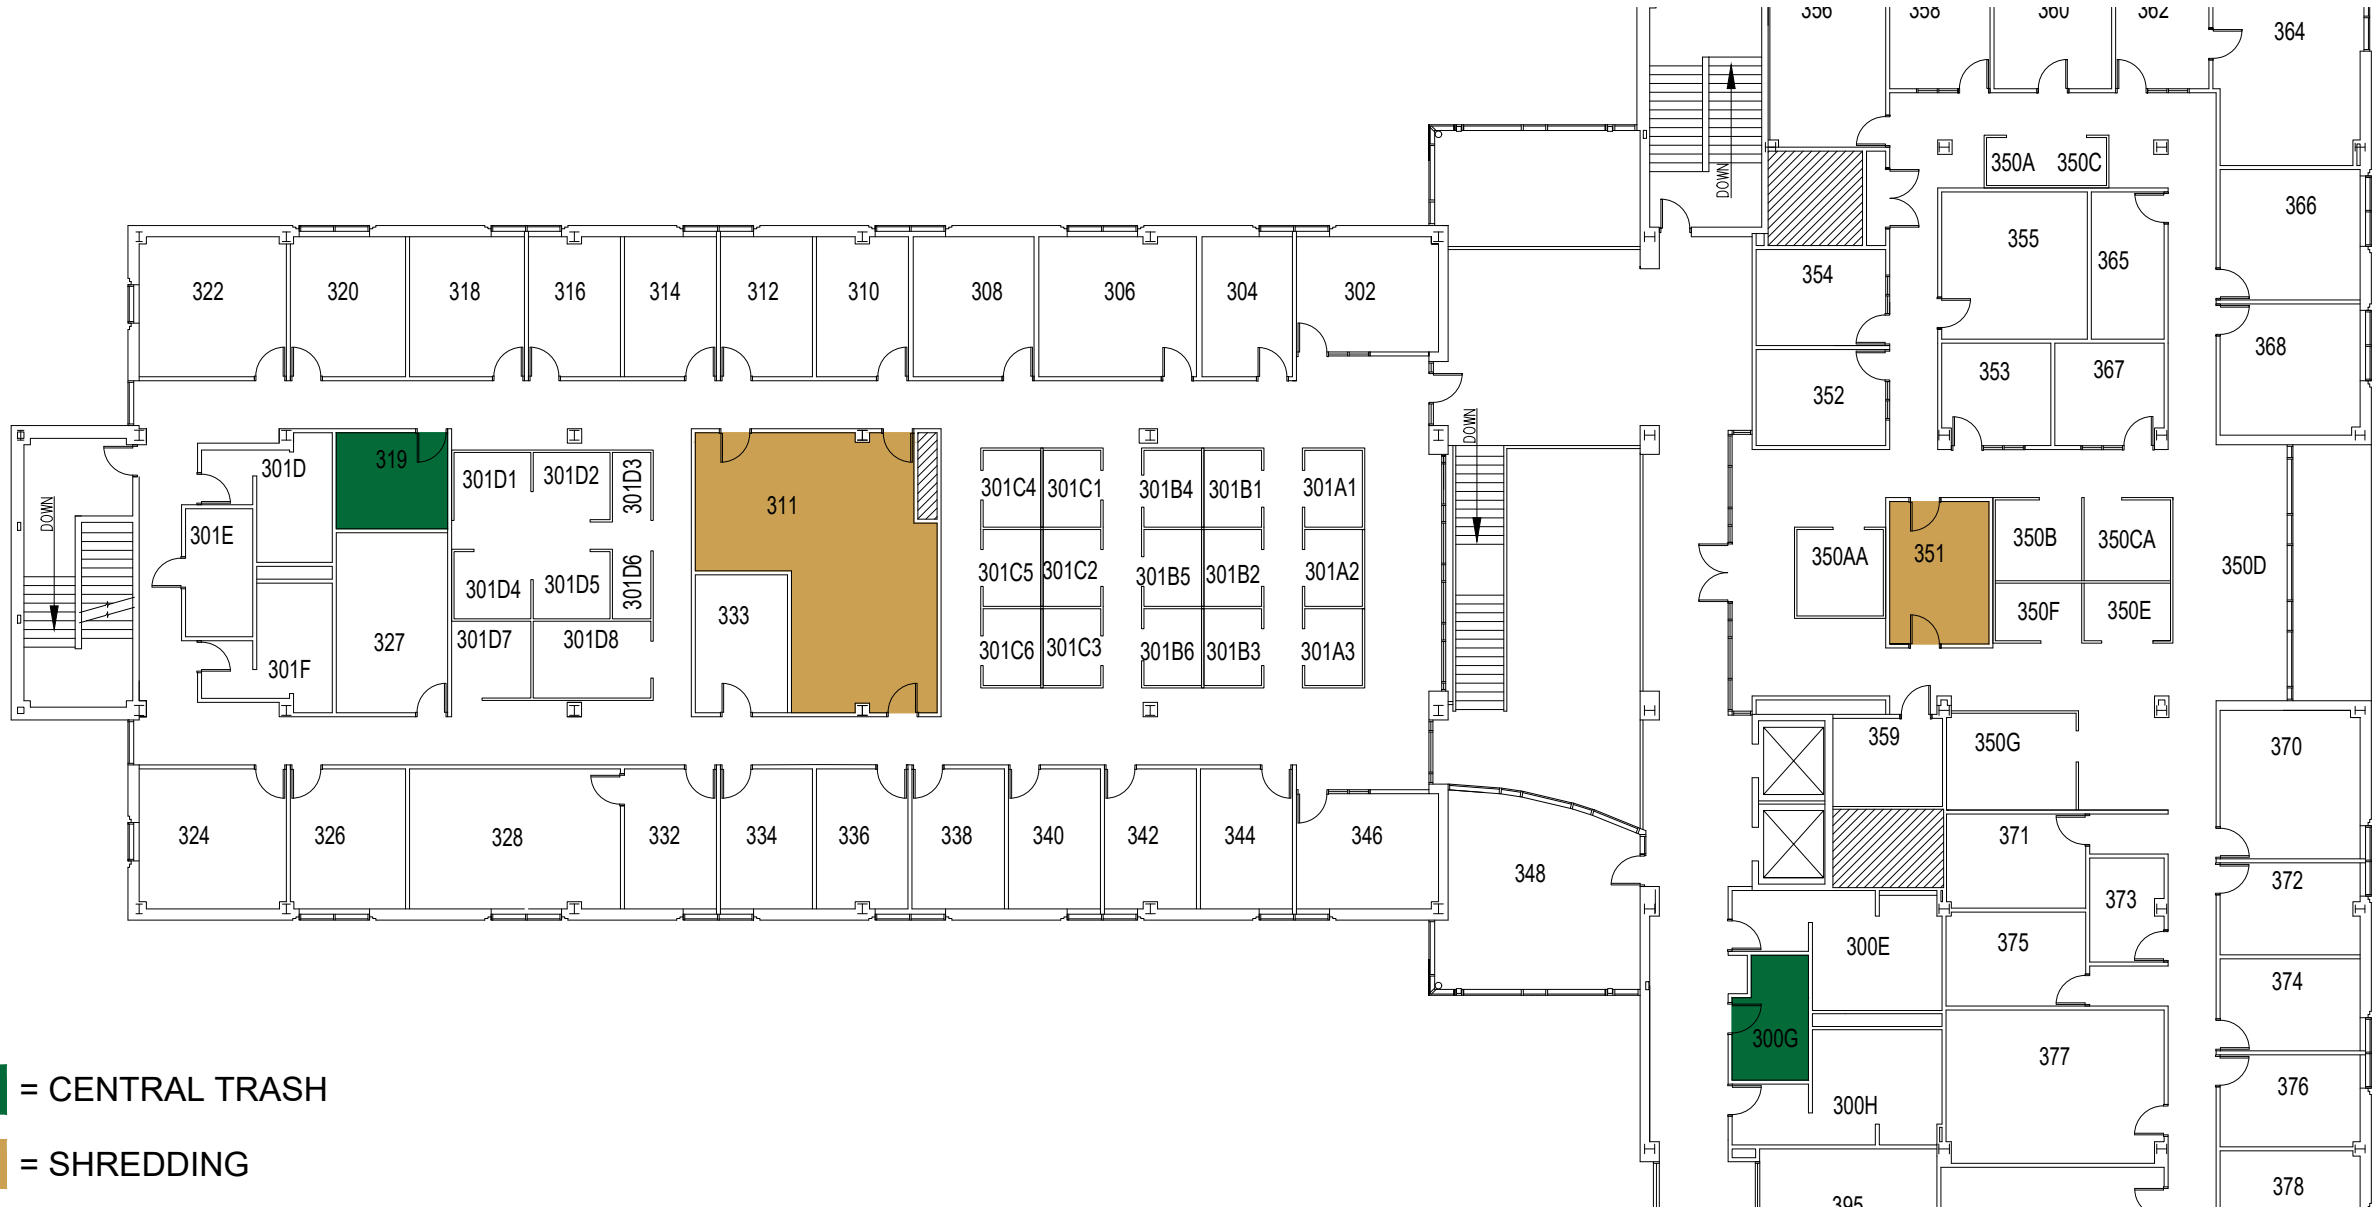

 = CENTRAL TRASH
 = SHREDDING

Facilities Management and Campus Operations
 937-775-4444
construction@wright.edu

**UNIVERSITY HALL
 FIRST FLOOR**

 = CENTRAL TRASH
 = SHREDDING

Facilities Management and Campus Operations
 937-775-4444
construction@wright.edu

**UNIVERSITY HALL
 SECOND FLOOR**

 = CENTRAL TRASH
 = SHREDDING

Facilities Management and Campus Operations
 937-775-4444
construction@wright.edu

**UNIVERSITY HALL
 THIRD FLOOR**