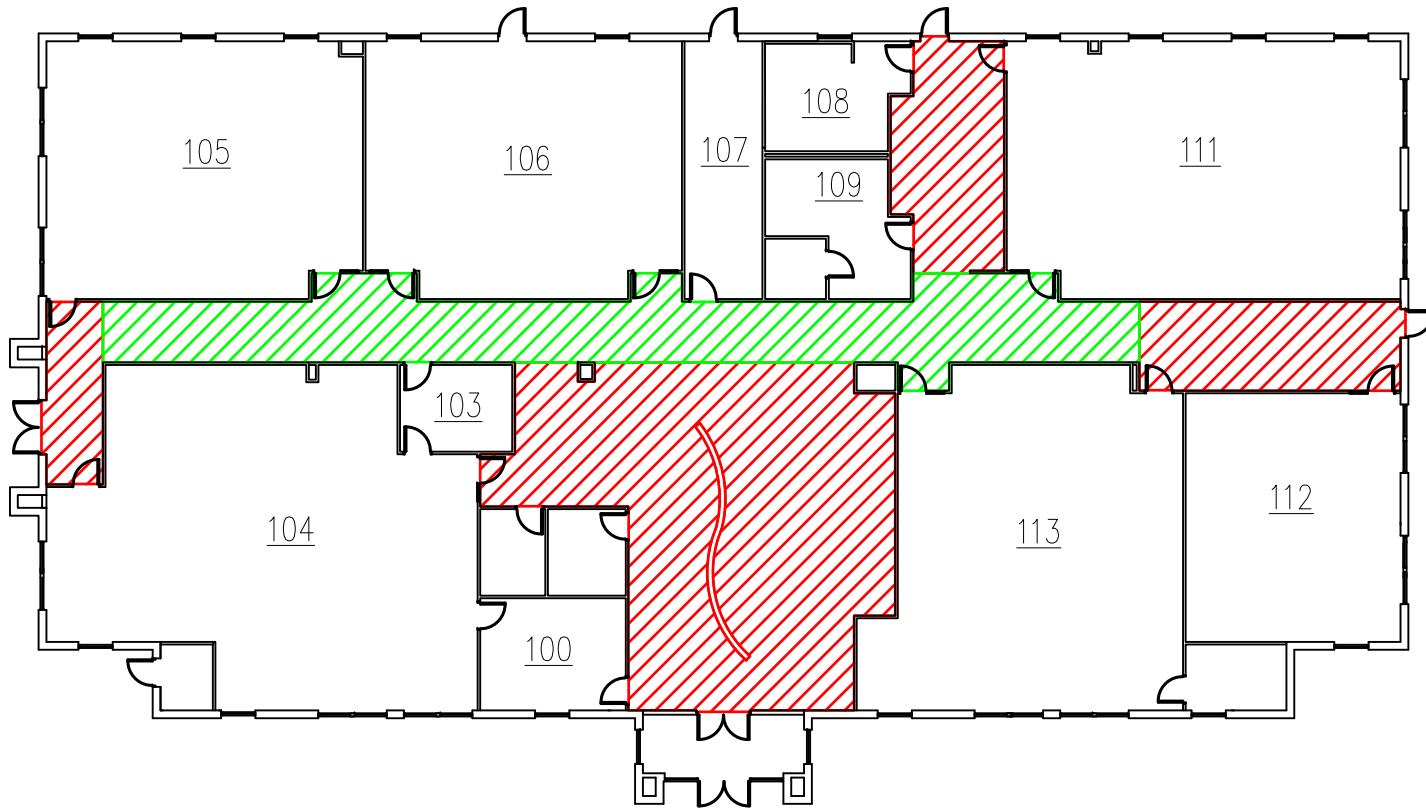

TORNADO SHELTER UNIVERSITY PARK BUILDING C 3855 COLONEL GLENN HIGHWAY

 **SAFE ZONE**

 **UNSAFE ZONE**