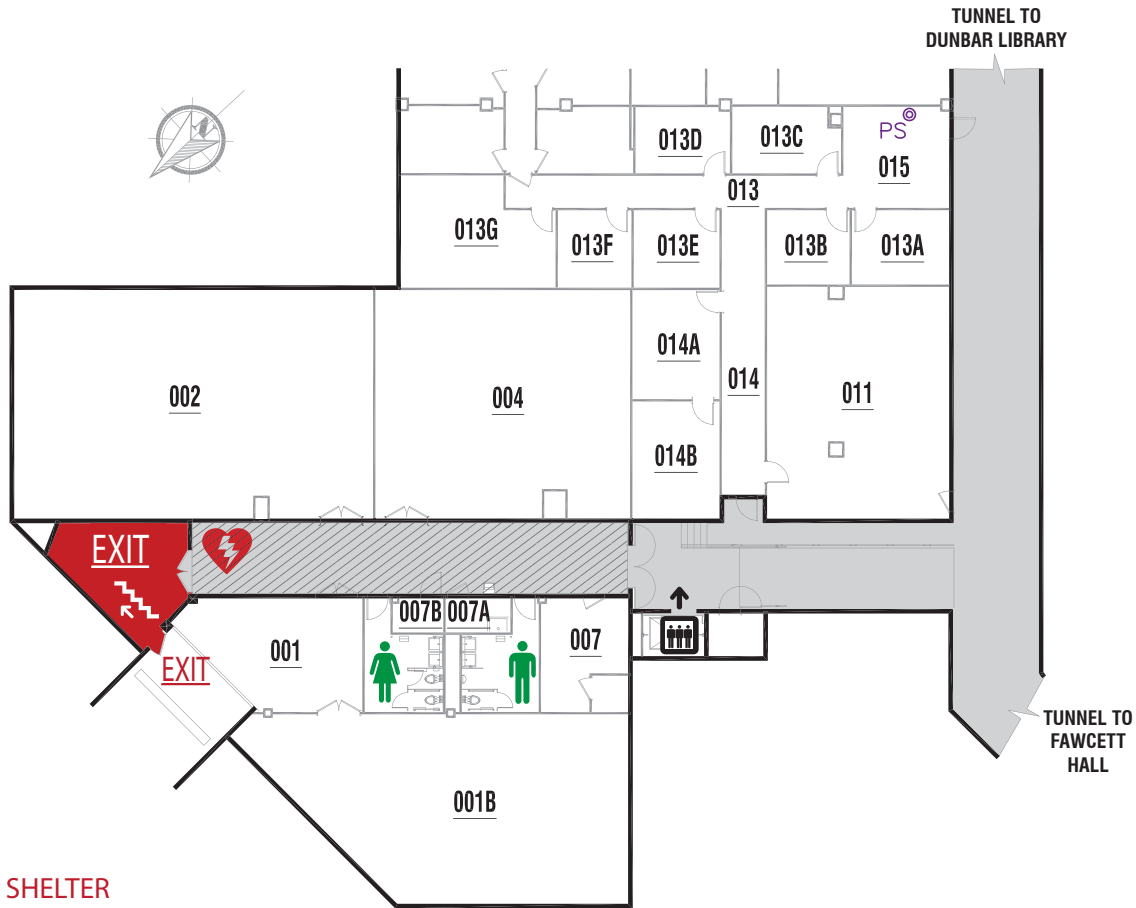

EMERGENCY EVACUATION

YOU ARE IN THE BASEMENT OF THE TOM HANKS CENTER FOR MOTION PICTURES

STORM SHELTER

 - hatch indicates area of storm shelter

SYMBOL LEGEND

-  - BUILDING EXIT
-  - EMERGENCY DEFIBRILLATOR
-  - ELEVATOR
-  - EGRESS FIRE STAIR
-  - RESTROOMS
-  - PULL STATION

TUNNEL SYSTEM