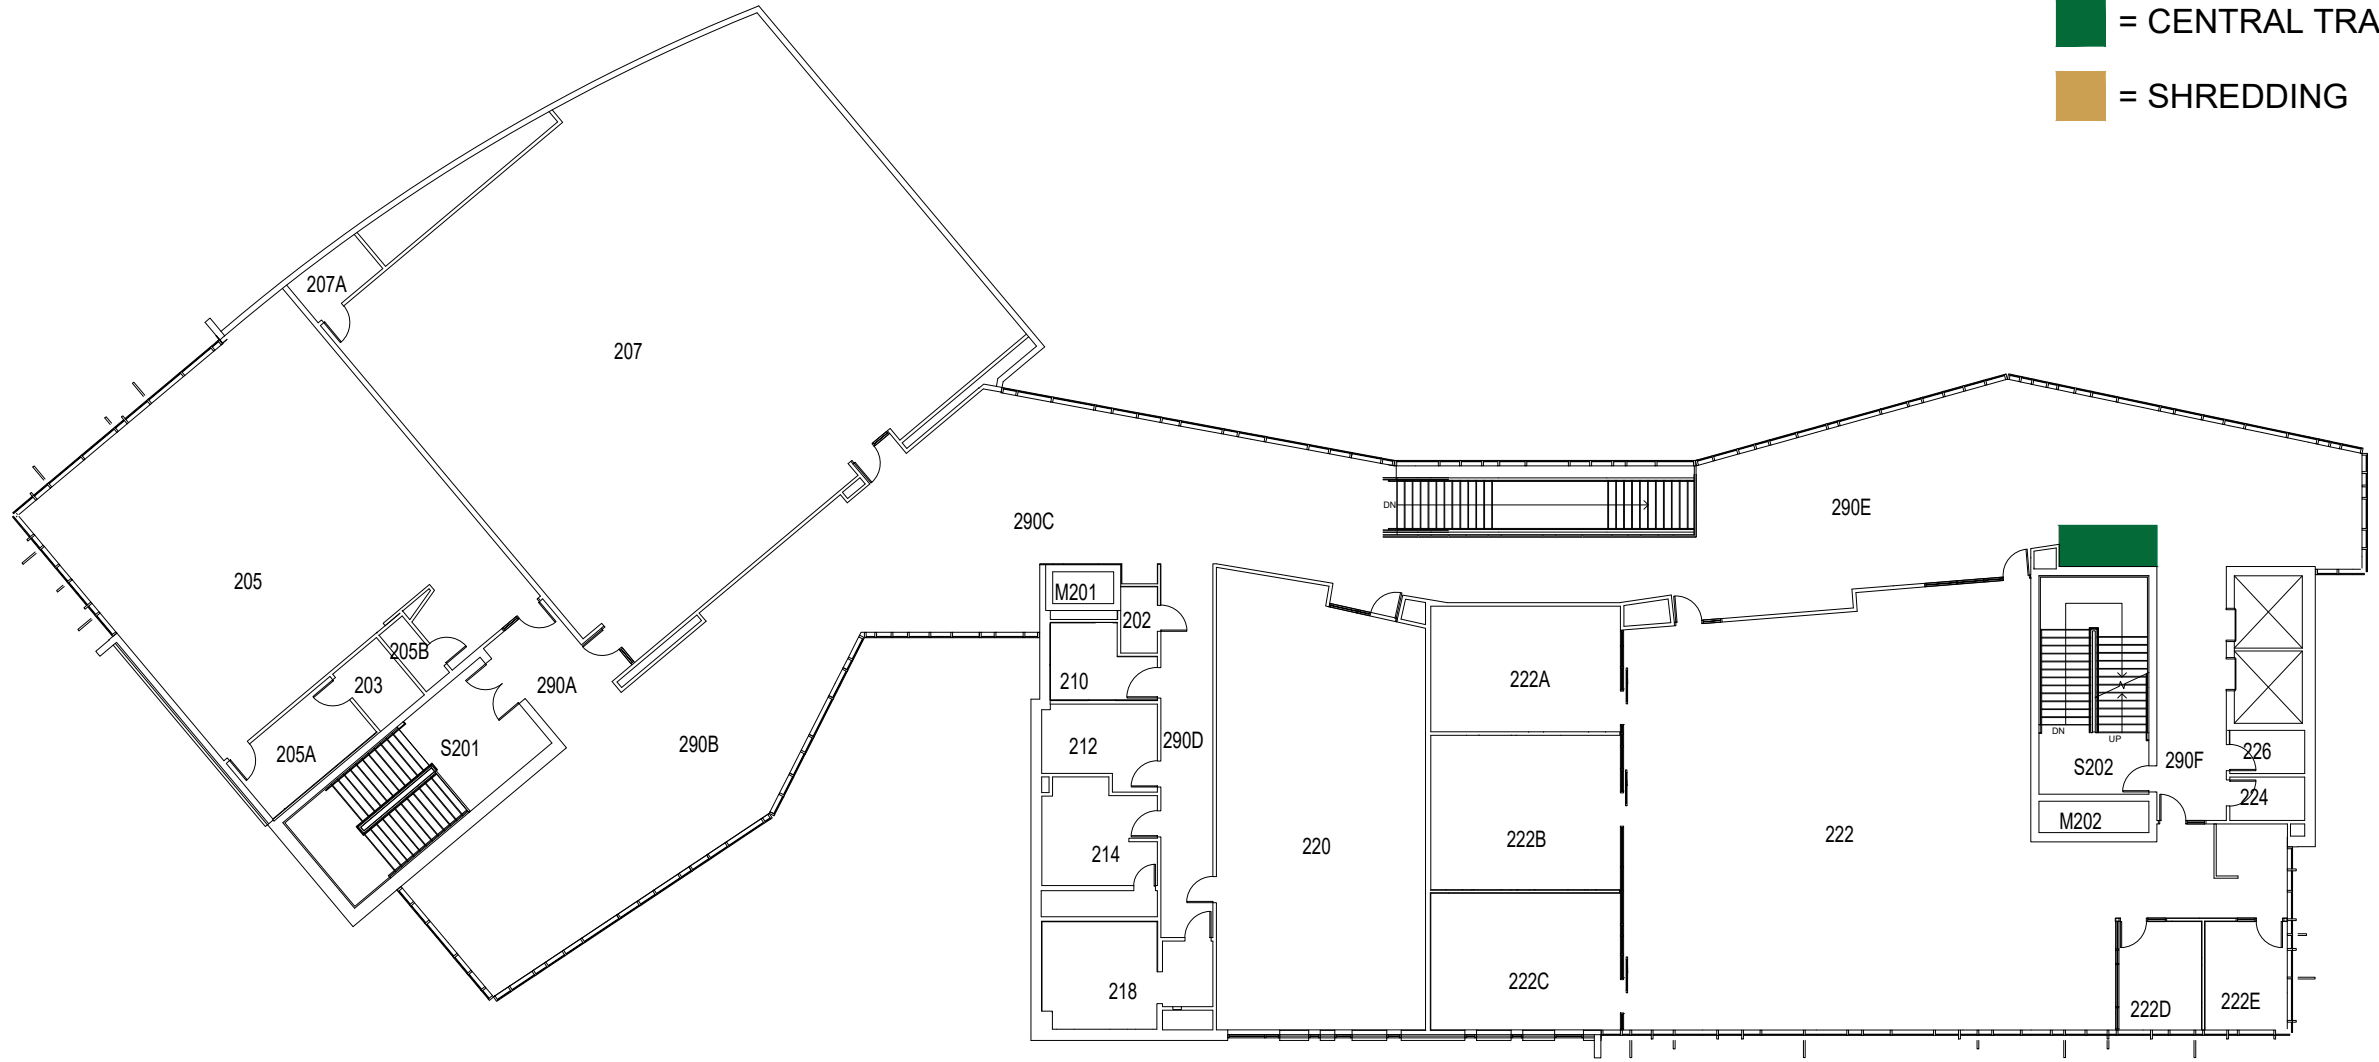

 = CENTRAL TRASH
 = SHREDDING

WRIGHT STATE UNIVERSITY

Facilities Management and Campus Operations
937-775-4444
construction@wright.edu

**STUDENT SUCCESS CENTER
FIRST FLOOR**

 = CENTRAL TRASH
 = SHREDDING

**WRIGHT STATE
UNIVERSITY**