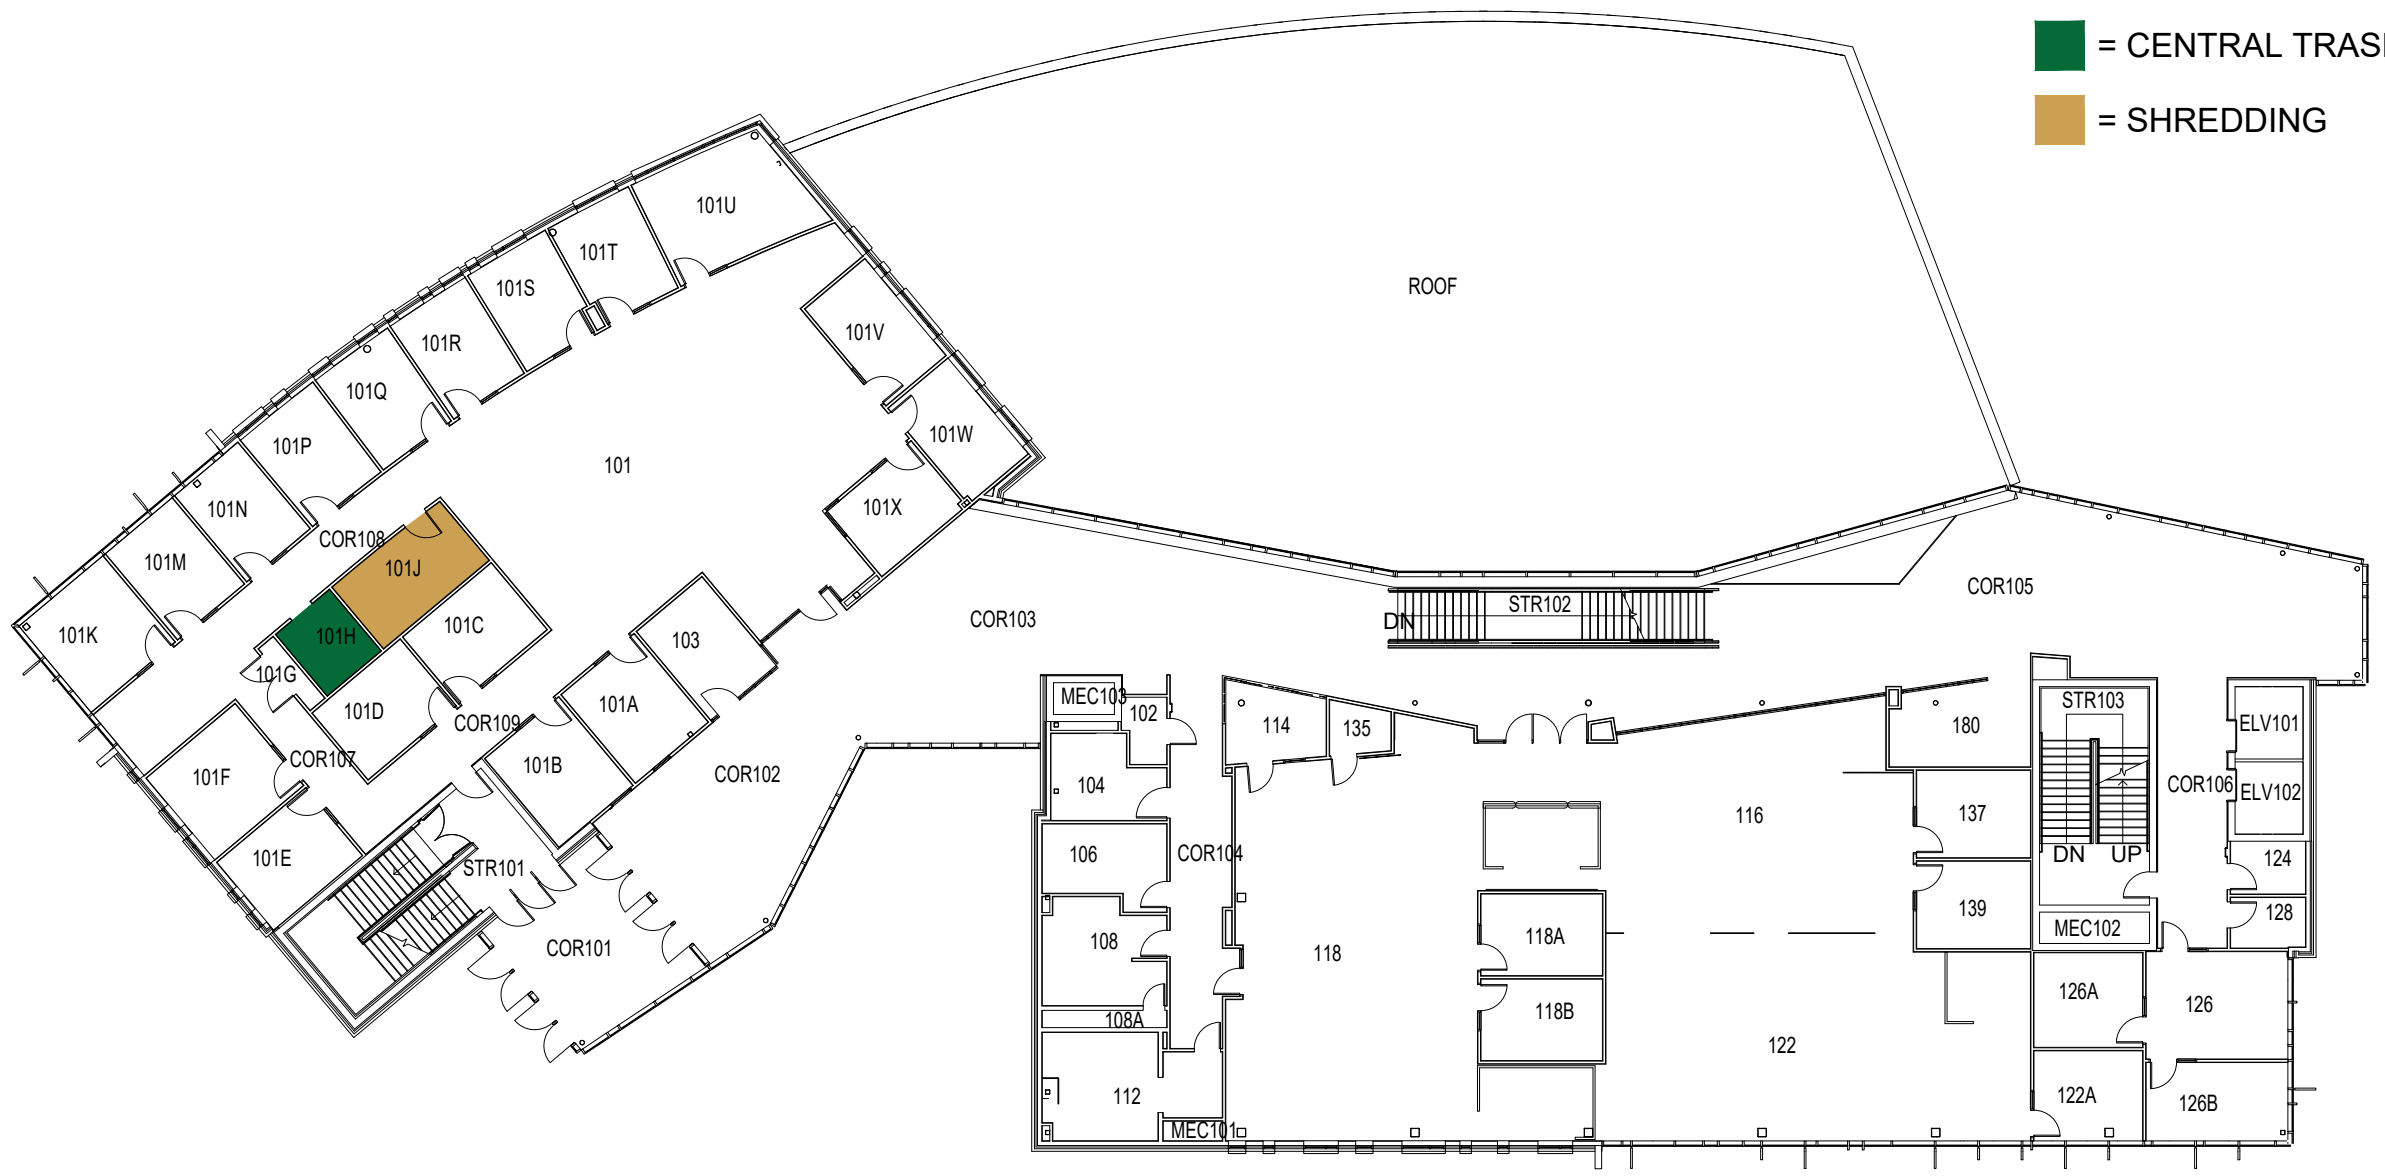

 = CENTRAL TRASH
 = SHREDDING

WRIGHT STATE UNIVERSITY

Facilities Management and Campus Operations
937-775-4444
construction@wright.edu

**STUDENT SUCCESS CENTER
FIRST FLOOR**

 = CENTRAL TRASH
 = SHREDDING

**WRIGHT STATE
UNIVERSITY**