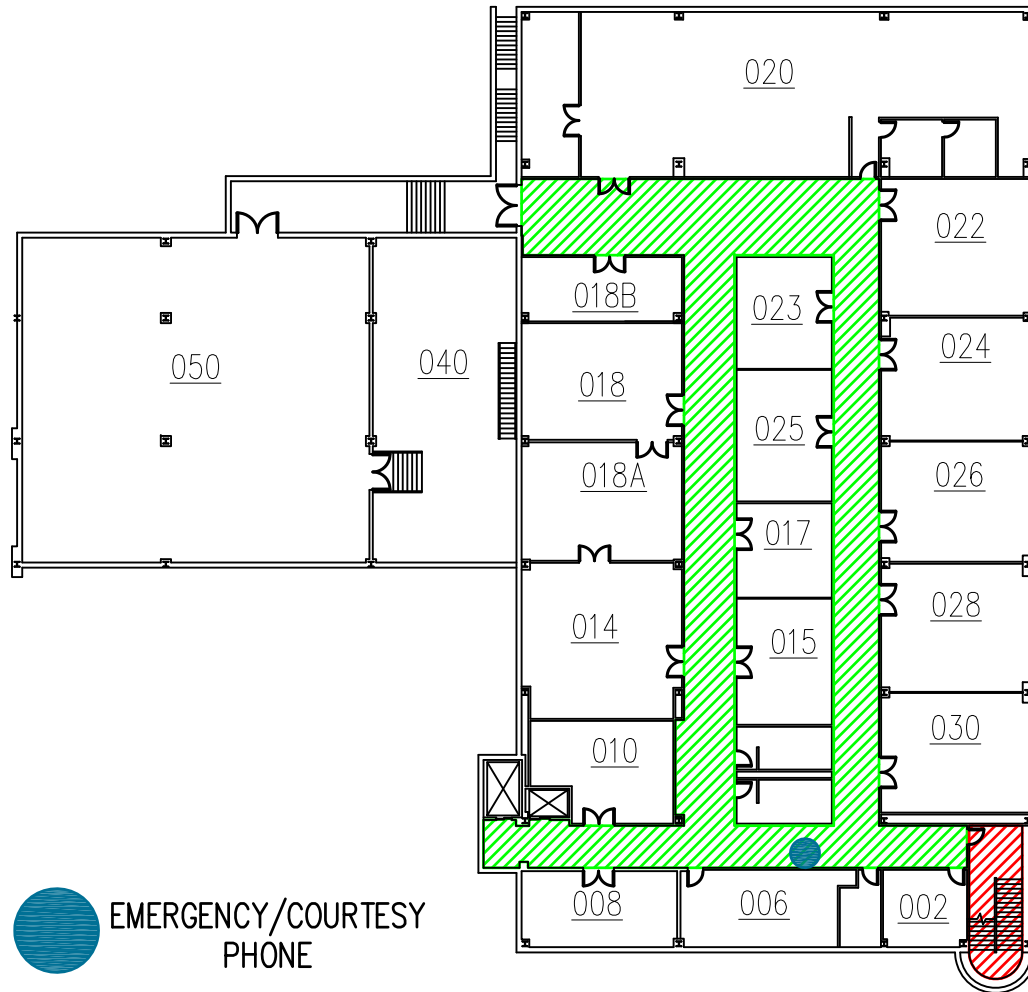

# TORNADO SHELTER RUSS ENGINEERING

 EMERGENCY/COURTESY  
PHONE

**SAFE ZONE**

**UNSAFE ZONE**