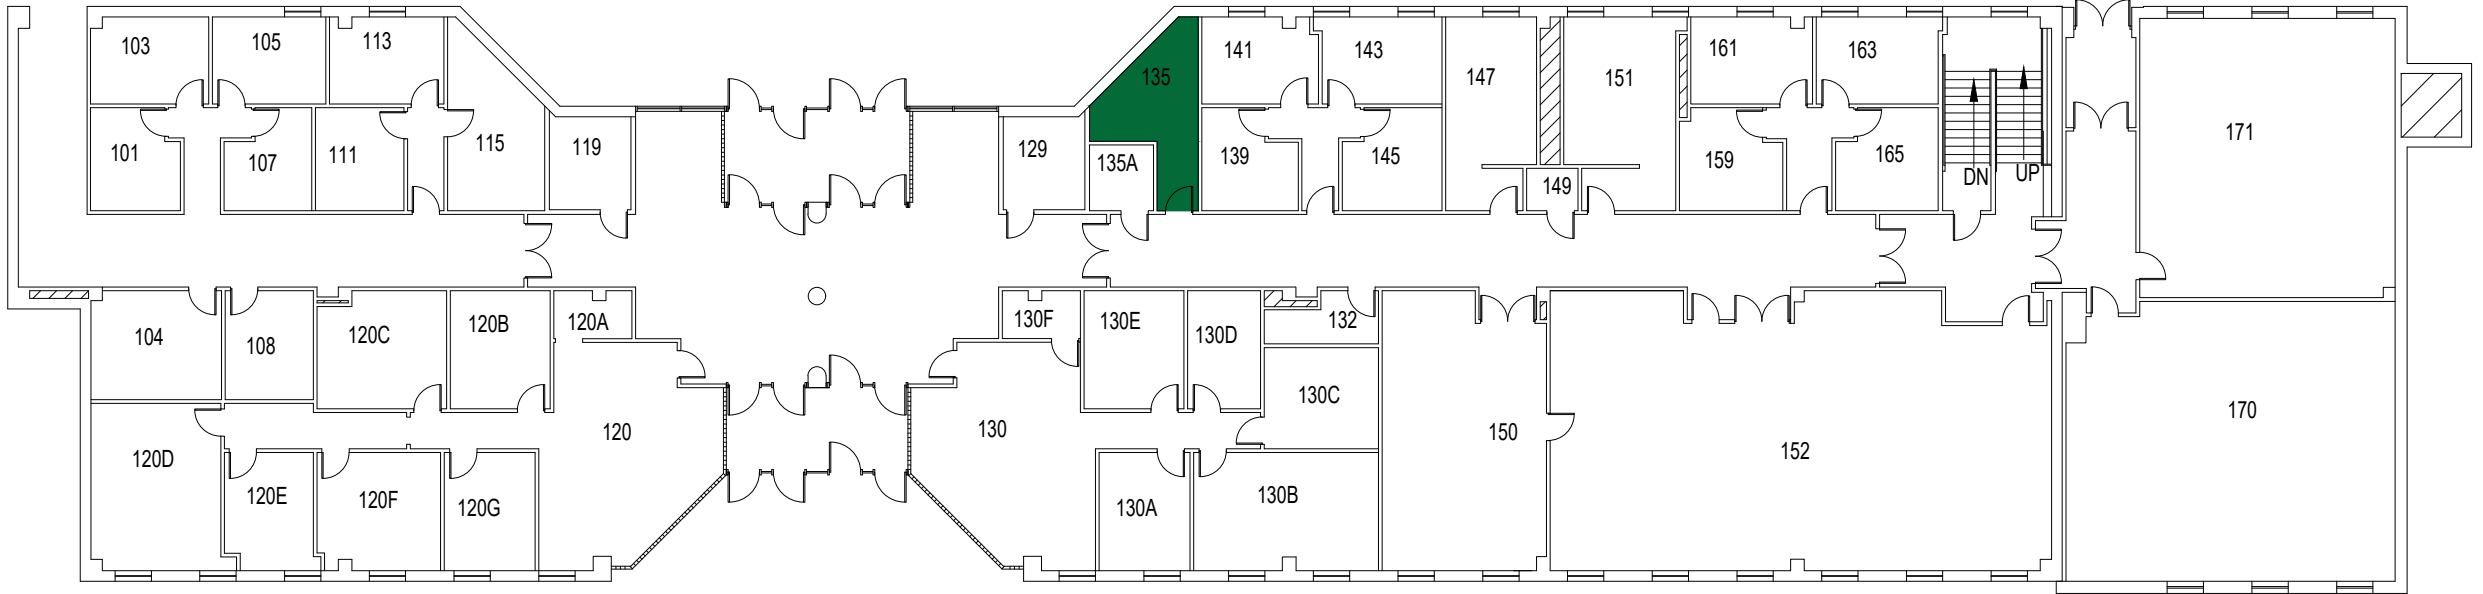

TO BREHM LAB

= CENTRAL TRASH

= SHREDDING

Facilities Management and Campus Operations
 937-775-4444
construction@wright.edu

MATH AND MICROBIOLOGY
 FIRST FLOOR

↑ TO BREHM LAB

- = CENTRAL TRASH
- = SHREDDING

Facilities Management and Campus Operations
 937-775-4444
construction@wright.edu

**MATH AND MICROBIOLOGY
 SECOND FLOOR**