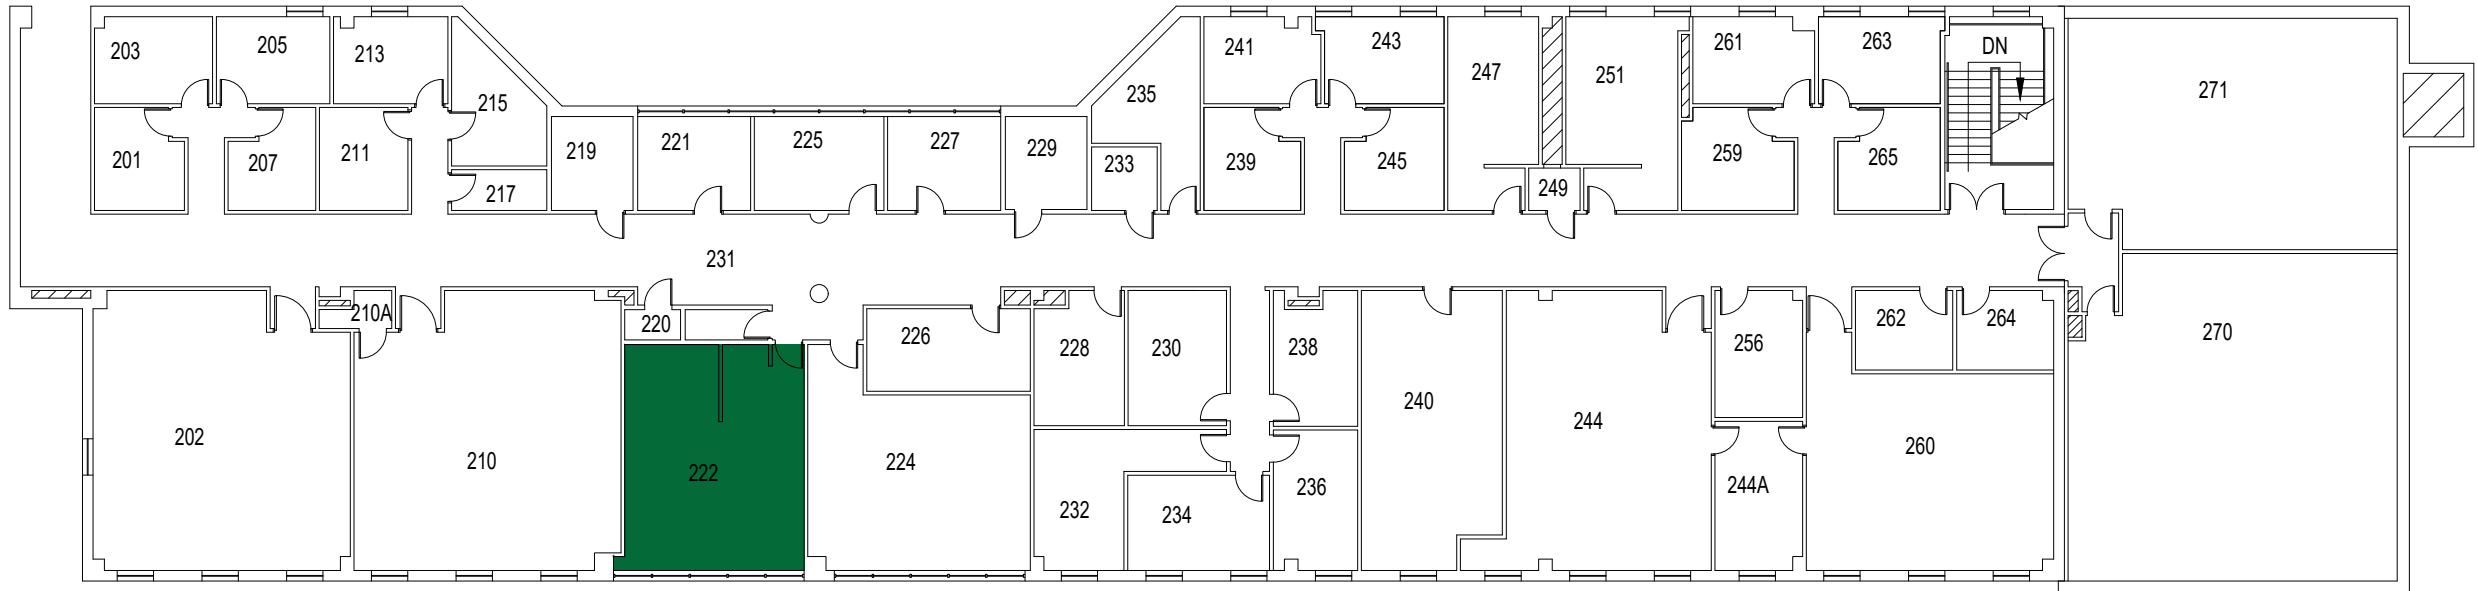

TO BREHM LAB

= CENTRAL TRASH

= SHREDDING

Facilities Management and Campus Operations
 937-775-4444
construction@wright.edu

MATH AND MICROBIOLOGY
 FIRST FLOOR

↑ TO BREHM LAB

- = CENTRAL TRASH
- = SHREDDING

Facilities Management and Campus Operations
 937-775-4444
construction@wright.edu

**MATH AND MICROBIOLOGY
 SECOND FLOOR**