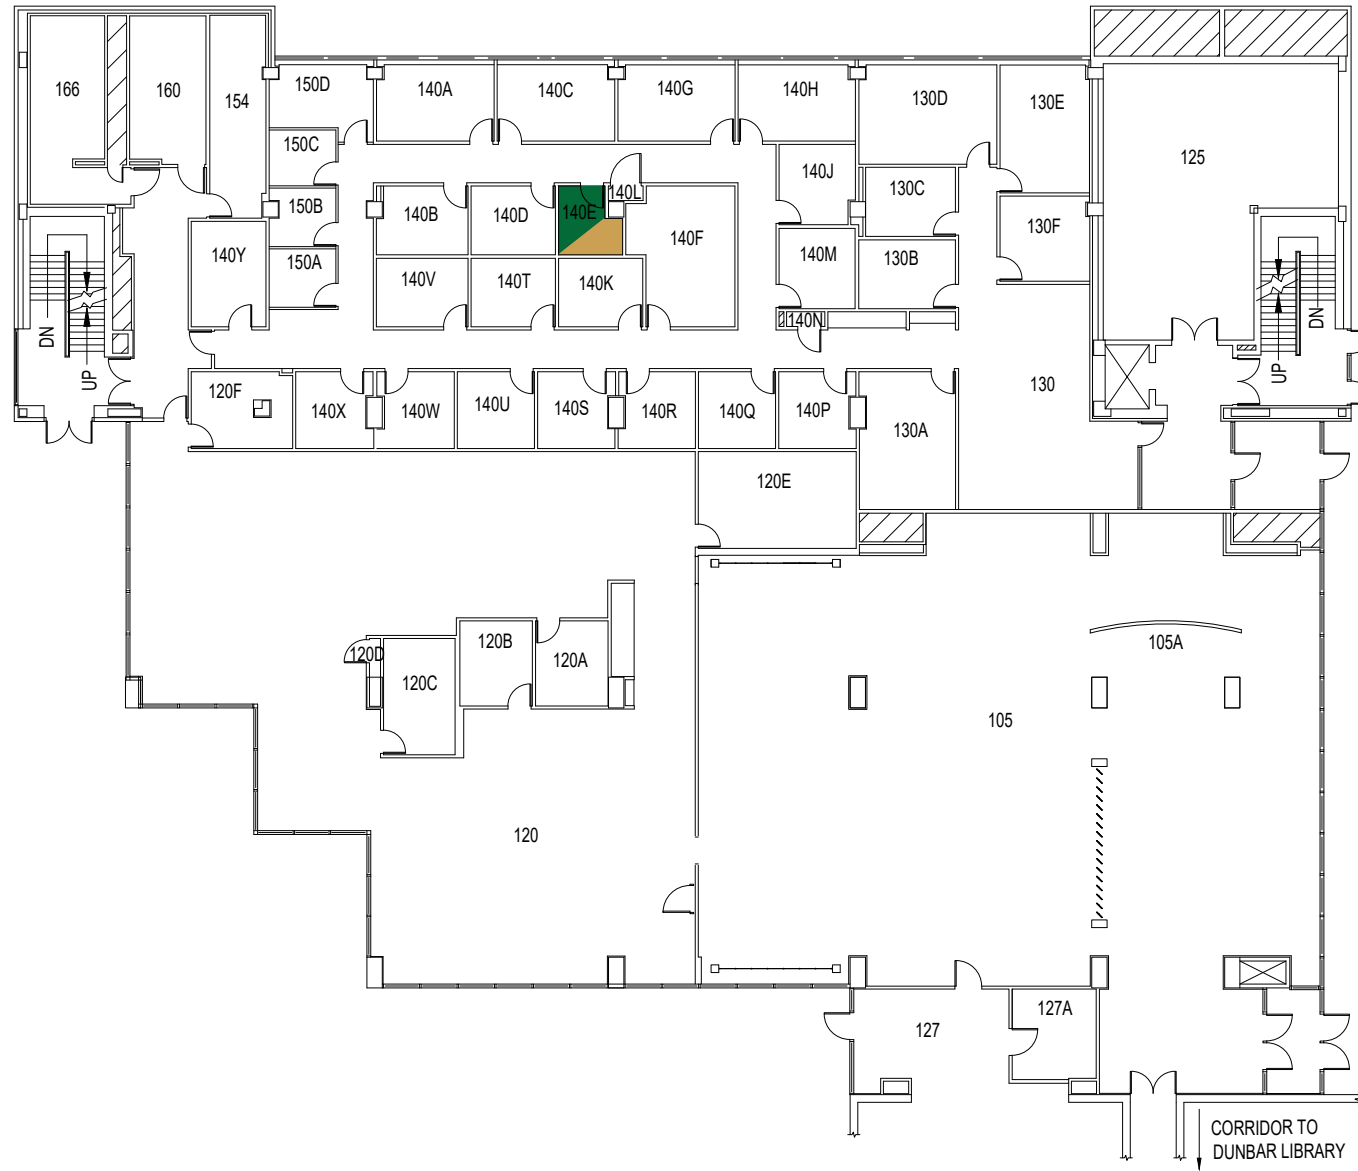

- = CENTRAL TRASH
- = SHREDDING

Facilities Management and Campus Operations
 937-775-4444
construction@wright.edu

**LIBRARY ANNEX
 BASEMENT FLOOR**

- = CENTRAL TRASH
- = SHREDDING

Facilities Management and Campus Operations
 937-775-4444
construction@wright.edu

**LIBRARY ANNEX
 FIRST FLOOR**