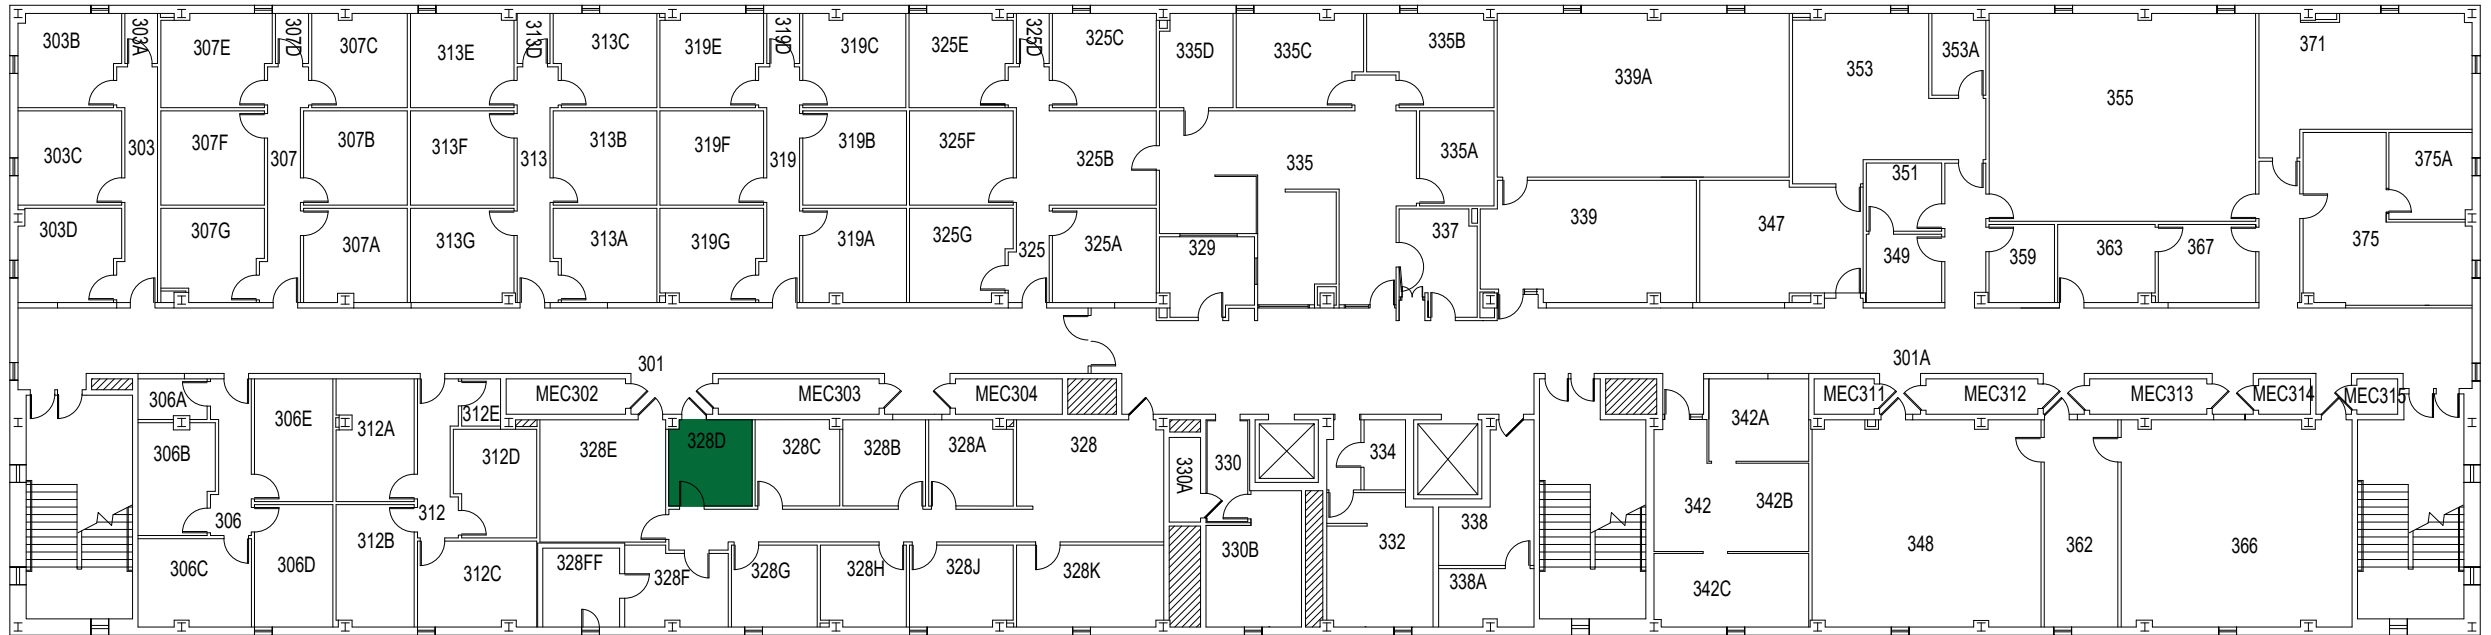

= CENTRAL TRASH
 = SHREDDING

Facilities Management and Campus Operations
 937-775-4444
construction@wright.edu

**FAWCETT HALL
 SECOND FLOOR**

= CENTRAL TRASH
 = SHREDDING

Facilities Management and Campus Operations
 937-775-4444
construction@wright.edu

**FAWCETT HALL
 THIRD FLOOR**

- = CENTRAL TRASH
- = SHREDDING

Facilities Management and Campus Operations
 937-775-4444
construction@wright.edu

**FAWCETT HALL
 FOURTH FLOOR**