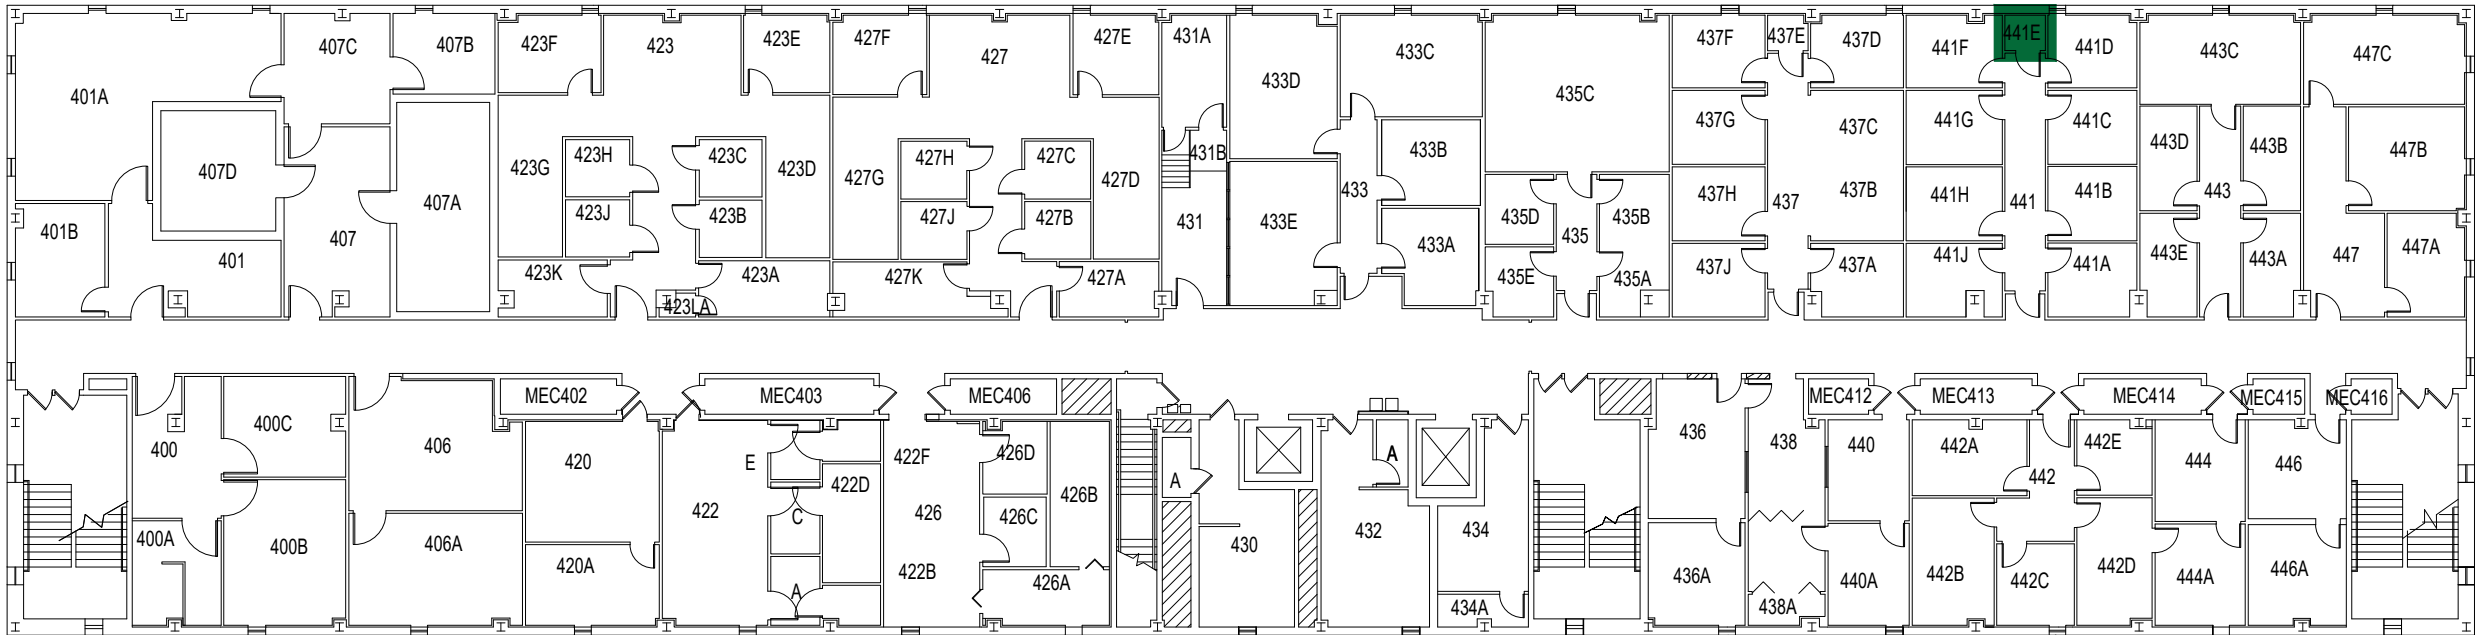

= CENTRAL TRASH
 = SHREDDING

Facilities Management and Campus Operations
 937-775-4444
construction@wright.edu

**FAWCETT HALL
 SECOND FLOOR**

= CENTRAL TRASH
 = SHREDDING

Facilities Management and Campus Operations
 937-775-4444
construction@wright.edu

**FAWCETT HALL
 THIRD FLOOR**

- = CENTRAL TRASH
- = SHREDDING

Facilities Management and Campus Operations
 937-775-4444
construction@wright.edu

**FAWCETT HALL
 FOURTH FLOOR**