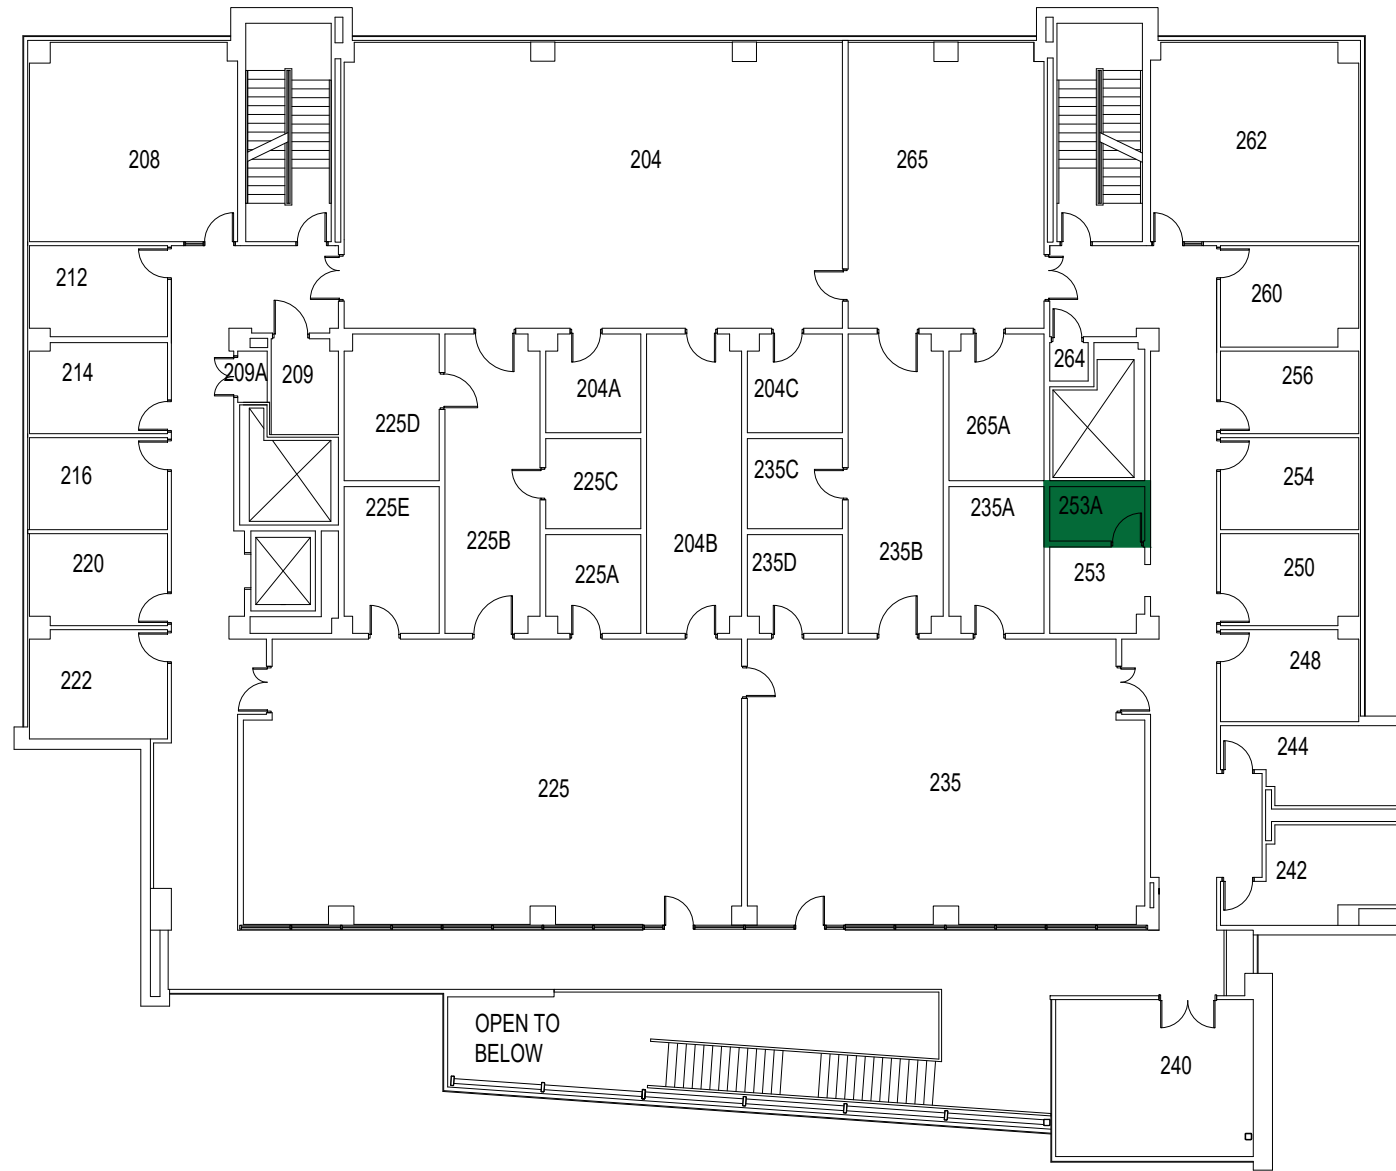

 = CENTRAL TRASH  
 = SHREDDING

Facilities Management and Campus Operations  
937-775-4444  
[construction@wright.edu](mailto:construction@wright.edu)

**DIGGS LAB  
FIRST FLOOR**

- = CENTRAL TRASH
- = SHREDDING