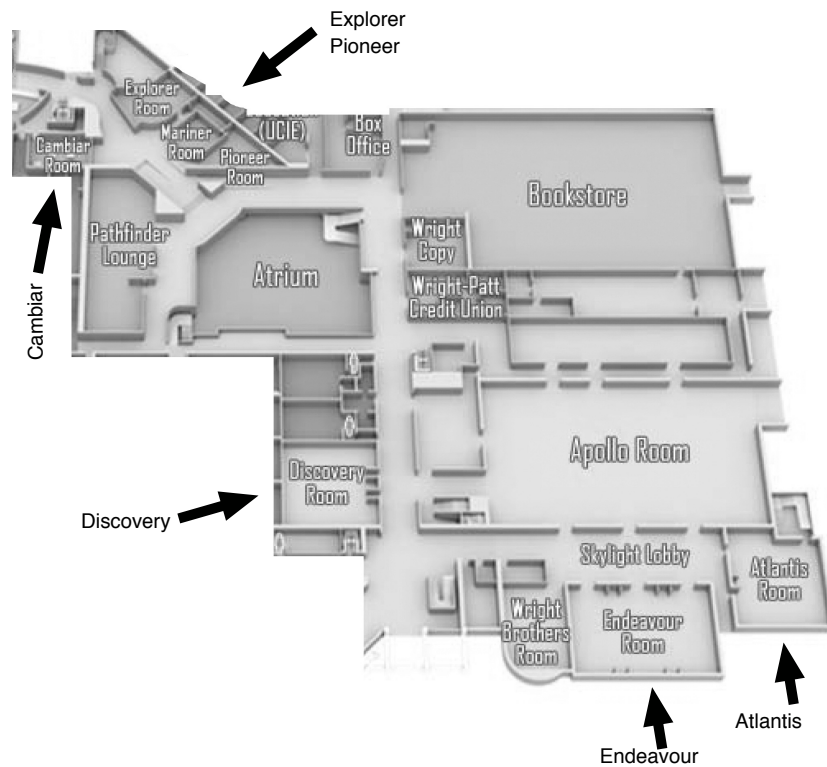

Sarah Tritle, Supply Chain Management, RSCoB

PackH2O – Pure Water for the Thirsty

Mentor: Tomy Somers, PackH2O

Oral Presentations

Atlantis, Endeavour, Discovery, Explorer,
Cambiar & Pioneer Rooms 10:00 – 11:15

Schedules for oral presentations in abstract book.
See student union map below for locations

Speakers: please meet with session moderator at your assigned room by 9:30
to load your presentation

Industry Panel
Apollo Room 11:30 – 12:30