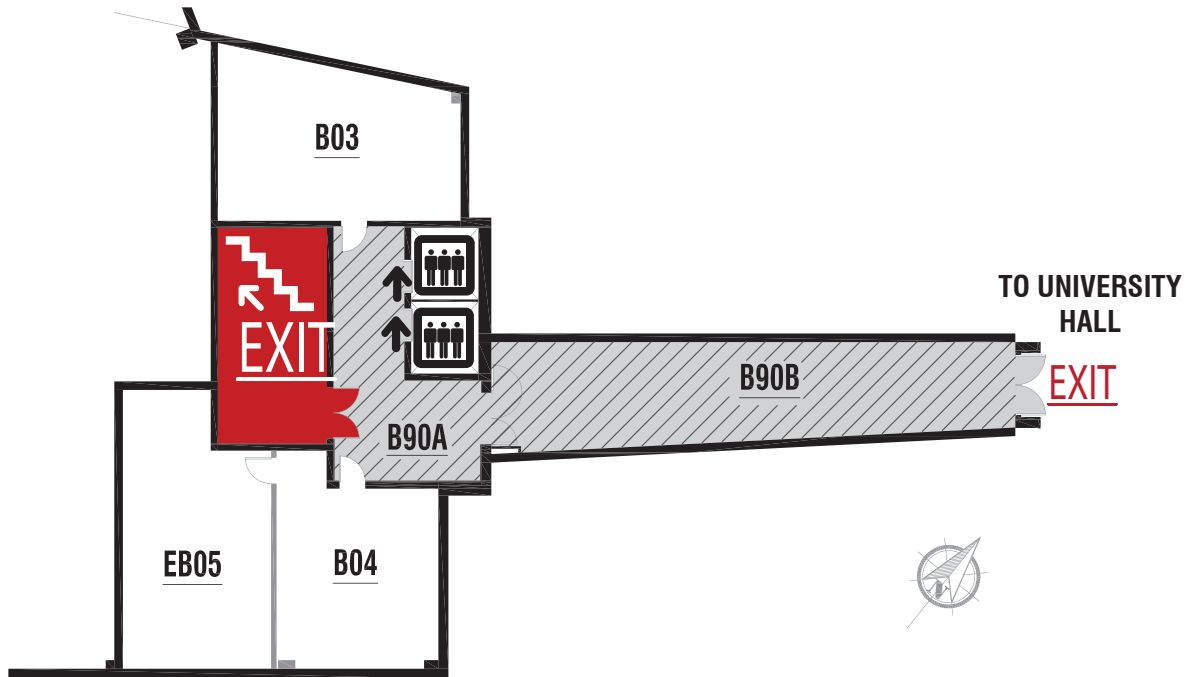

EMERGENCY EVACUATION

YOU ARE IN THE BASEMENT OF THE STUDENT SUCCESS CENTER

AED DEVICE
LOCATED ON THE GROUND FLOOR
BY THE ELEVATORS

STORM SHELTER

 - HATCH INDICATES AREA OF STORM SHELTER

SYMBOL LEGEND

-  - BUILDING EXIT
-  - ELEVATOR
-  - YOUR LOCATION
-  - EGRESS FIRE STAIR

TUNNEL SYSTEM