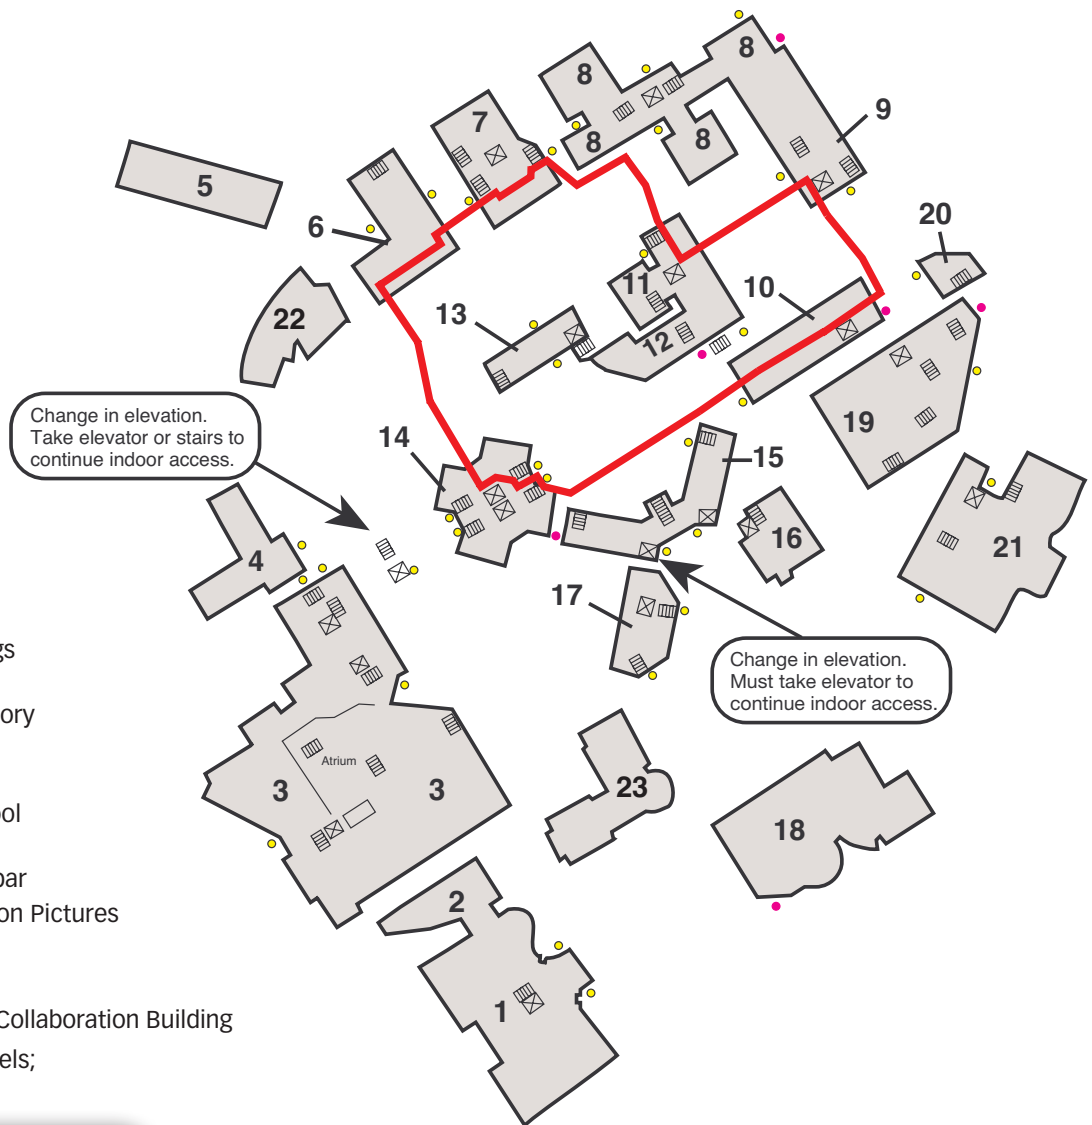

# Wright State University Campus Map with Tunnel System Fitness Walking Routes

## Campus Buildings

- 1 Fritz and Dolores Russ Engineering Center
- 2 Krishan and Vicky Joshi Research Center
- 3 Student Union
- 4 Hamilton Hall\*
- 5 Community Center\*
- 6 University Hall
- 7 Rike Hall
- 8 Allyn Hall
- 9 Millett Hall
- 10 Fawcett Hall
- 11 Oelman Hall
- 12 Brehm Laboratory
- 13 Mathematical and Microbiological Sciences
- 14 Medical Sciences Building
- 15 Biological Sciences Buildings (Bio. Sci. I & II)
- 16 Mathew O. Diggs III Laboratory for Life Science Research
- 17 Health Sciences Building
- 18 White Hall (Boonshoft School of Medicine)\*
- 19 Library, Paul Laurence Dunbar
- 20 Tom Hanks Center for Motion Pictures
- 21 Creative Arts Center
- 22 Student Success Center
- 23 Neuroscience Engineering Collaboration Building

\*Not directly connected by tunnels; must access from outside.

- █ Route 6 (0.51 miles)
- Wheelchair-accessible entrance WITH automatic doors
- Wheelchair-accessible entrance WITHOUT automatic doors
- Stairways
- X Elevators