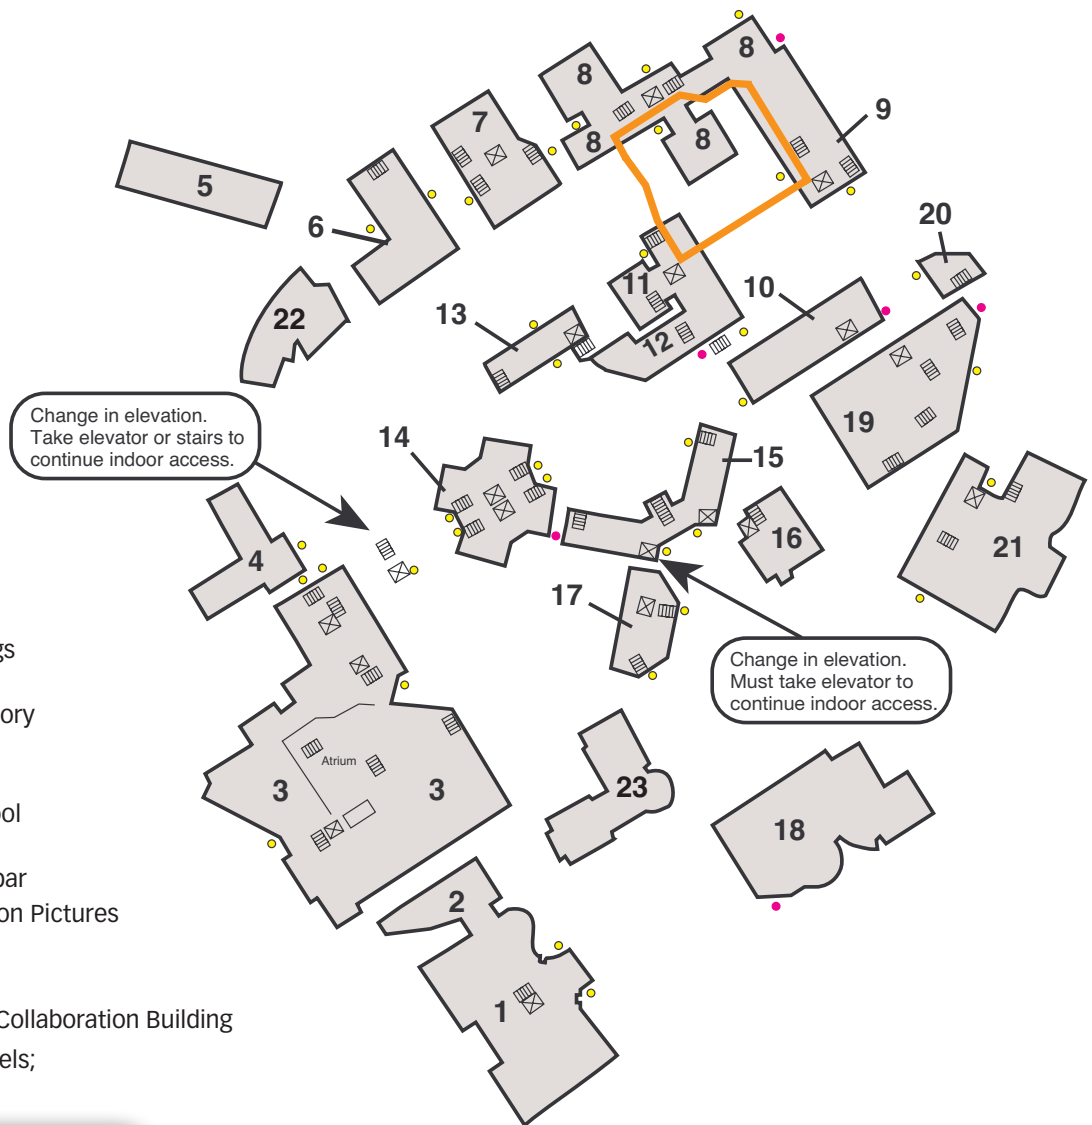

Wright State University Campus Map with Tunnel System Fitness Walking Routes

Campus Buildings

- 1 Fritz and Dolores Russ Engineering Center
- 2 Krishan and Vicky Joshi Research Center
- 3 Student Union
- 4 Hamilton Hall*
- 5 Community Center*
- 6 University Hall
- 7 Rike Hall
- 8 Allyn Hall
- 9 Millett Hall
- 10 Fawcett Hall
- 11 Oelman Hall
- 12 Brehm Laboratory
- 13 Mathematical and Microbiological Sciences
- 14 Medical Sciences Building
- 15 Biological Sciences Buildings (Bio. Sci. I & II)
- 16 Mathew O. Diggs III Laboratory for Life Science Research
- 17 Health Sciences Building
- 18 White Hall (Boonshoft School of Medicine)*
- 19 Library, Paul Laurence Dunbar
- 20 Tom Hanks Center for Motion Pictures
- 21 Creative Arts Center
- 22 Student Success Center
- 23 Neuroscience Engineering Collaboration Building

*Not directly connected by tunnels; must access from outside.

- Route 5 (0.19 miles)
- Wheelchair-accessible entrance WITH automatic doors
- Wheelchair-accessible entrance WITHOUT automatic doors
- Stairways
- X Elevators