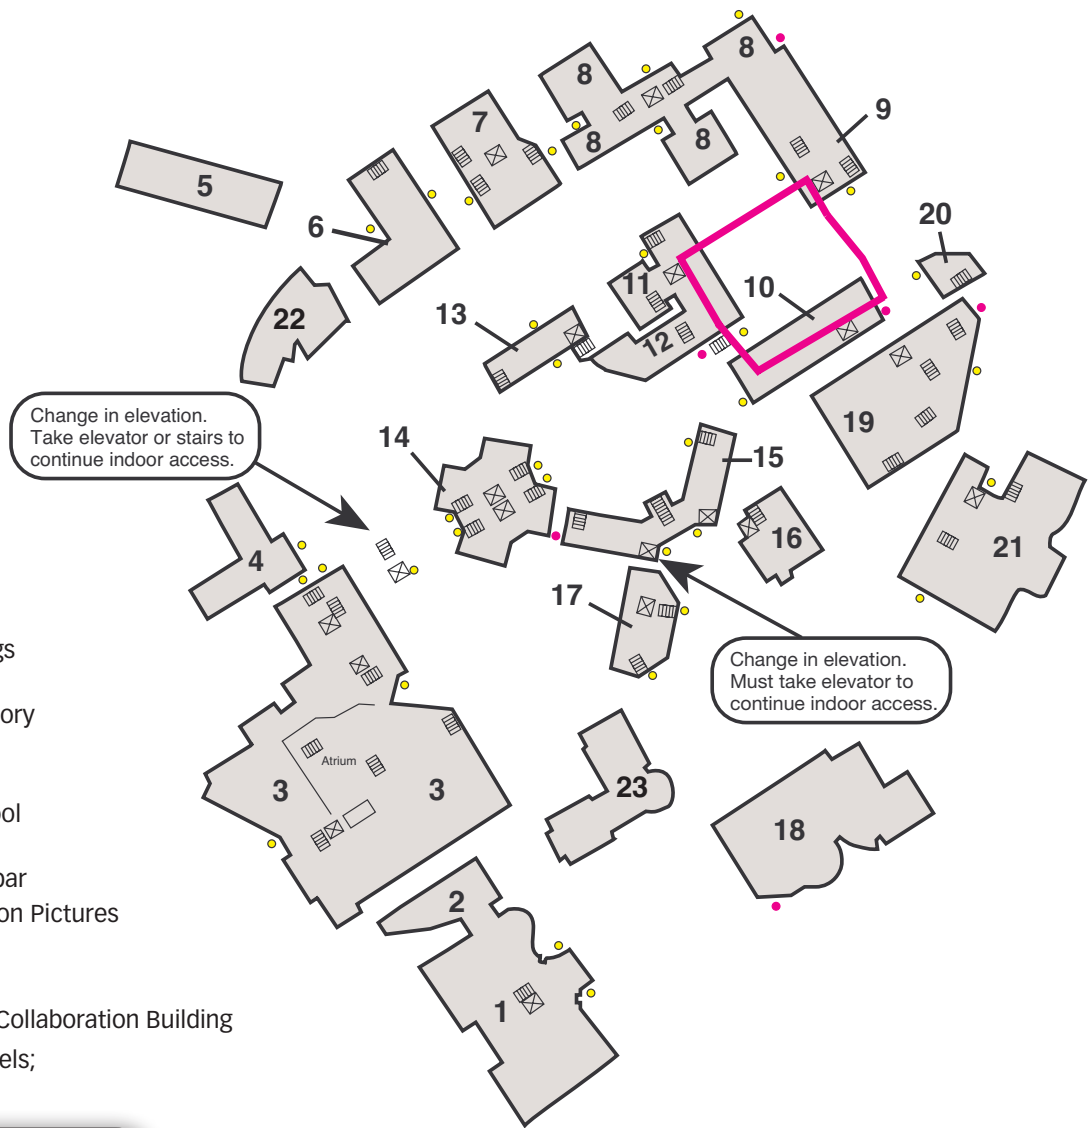

Wright State University Campus Map with Tunnel System Fitness Walking Routes

Campus Buildings

- 1 Fritz and Dolores Russ Engineering Center
- 2 Krishan and Vicky Joshi Research Center
- 3 Student Union
- 4 Hamilton Hall*
- 5 Community Center*
- 6 University Hall
- 7 Rike Hall
- 8 Allyn Hall
- 9 Millett Hall
- 10 Fawcett Hall
- 11 Oelman Hall
- 12 Brehm Laboratory
- 13 Mathematical and Microbiological Sciences
- 14 Medical Sciences Building
- 15 Biological Sciences Buildings (Bio. Sci. I & II)
- 16 Mathew O. Diggs III Laboratory for Life Science Research
- 17 Health Sciences Building
- 18 White Hall (Boonshoft School of Medicine)*
- 19 Library, Paul Laurence Dunbar
- 20 Tom Hanks Center for Motion Pictures
- 21 Creative Arts Center
- 22 Student Success Center
- 23 Neuroscience Engineering Collaboration Building

*Not directly connected by tunnels; must access from outside.

- Route 4 (0.22 miles)
- Wheelchair-accessible entrance WITH automatic doors
- Wheelchair-accessible entrance WITHOUT automatic doors
- Stairways
- Elevators