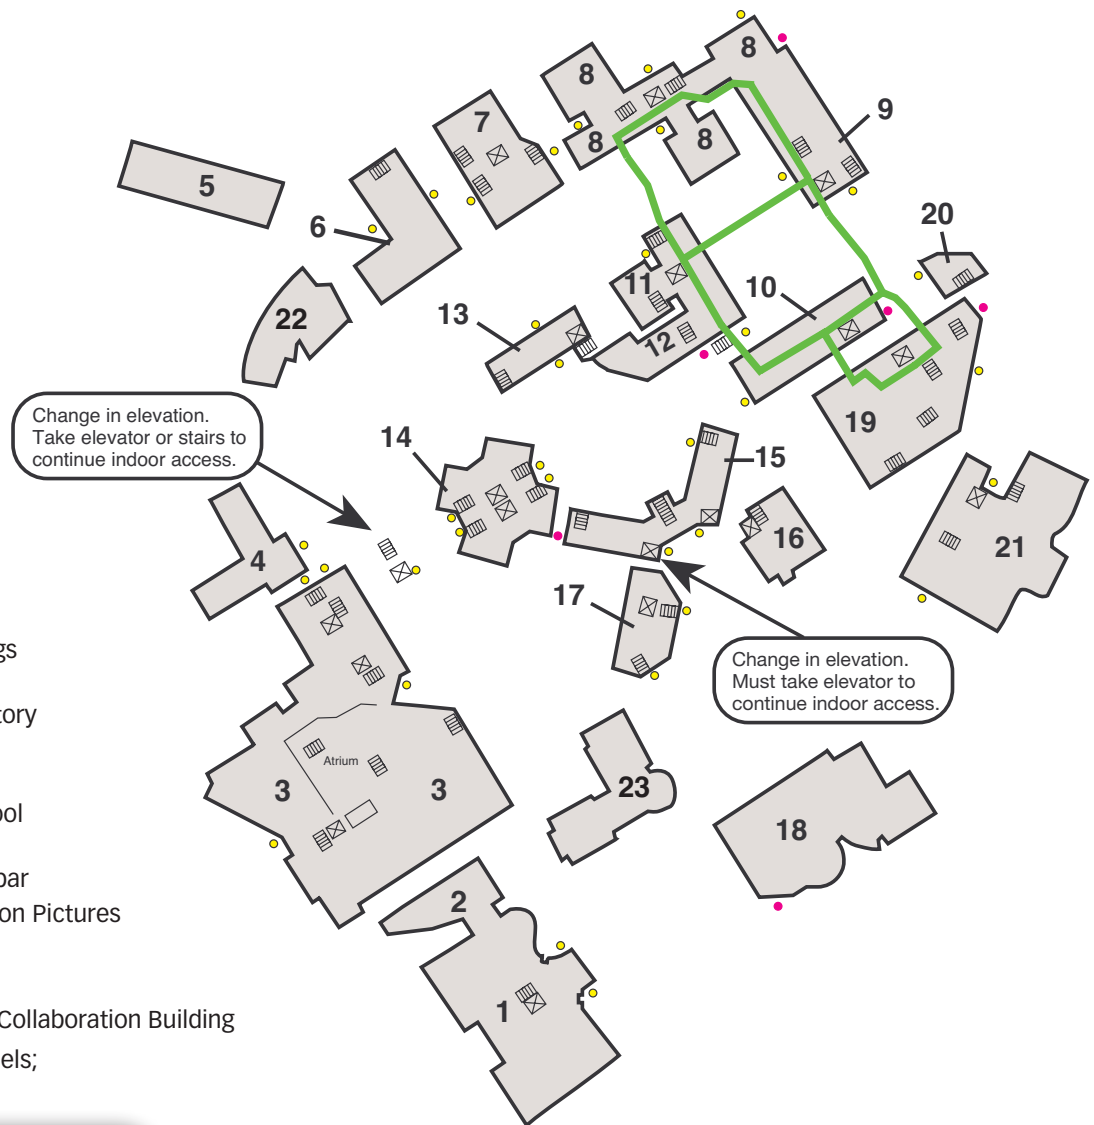

Wright State University Campus Map with Tunnel System Fitness Walking Routes

Campus Buildings

- 1 Fritz and Dolores Russ Engineering Center
- 2 Krishan and Vicky Joshi Research Center
- 3 Student Union
- 4 Hamilton Hall*
- 5 Community Center*
- 6 University Hall
- 7 Rike Hall
- 8 Allyn Hall
- 9 Millett Hall
- 10 Fawcett Hall
- 11 Oelman Hall
- 12 Brehm Laboratory
- 13 Mathematical and Microbiological Sciences
- 14 Medical Sciences Building
- 15 Biological Sciences Buildings (Bio. Sci. I & II)
- 16 Mathew O. Diggs III Laboratory for Life Science Research
- 17 Health Sciences Building
- 18 White Hall (Boonshoft School of Medicine)*
- 19 Library, Paul Laurence Dunbar
- 20 Tom Hanks Center for Motion Pictures
- 21 Creative Arts Center
- 22 Student Success Center
- 23 Neuroscience Engineering Collaboration Building

*Not directly connected by tunnels; must access from outside.

- █ Route 3 (0.36 miles)
- Wheelchair-accessible entrance WITH automatic doors
- Wheelchair-accessible entrance WITHOUT automatic doors
- Stairways
- Elevators