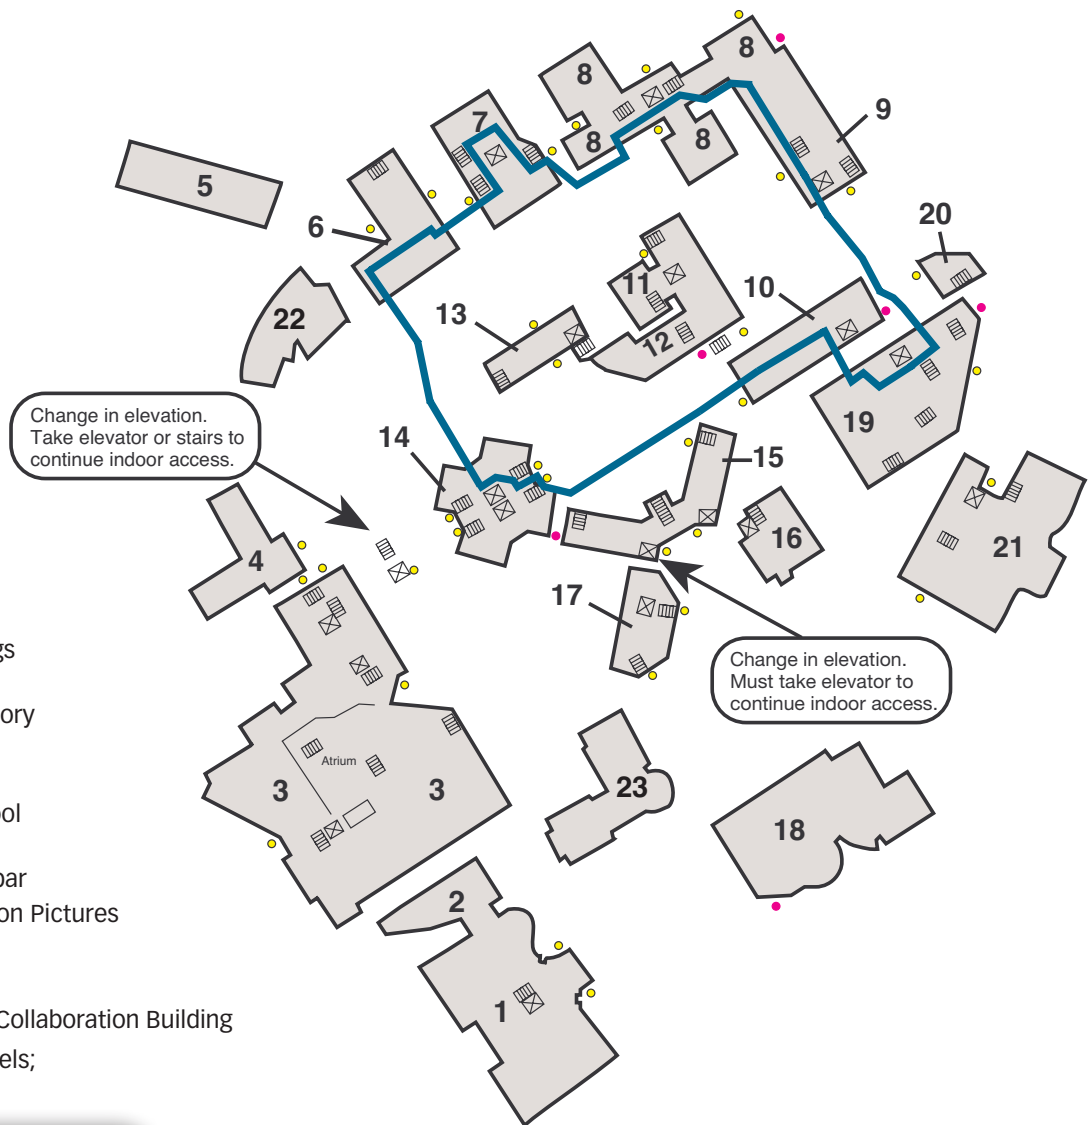

# Wright State University Campus Map with Tunnel System Fitness Walking Routes

## Campus Buildings

- 1 Fritz and Dolores Russ Engineering Center
- 2 Krishan and Vicky Joshi Research Center
- 3 Student Union
- 4 Hamilton Hall\*
- 5 Community Center\*
- 6 University Hall
- 7 Rike Hall
- 8 Allyn Hall
- 9 Millett Hall
- 10 Fawcett Hall
- 11 Oelman Hall
- 12 Brehm Laboratory
- 13 Mathematical and Microbiological Sciences
- 14 Medical Sciences Building
- 15 Biological Sciences Buildings (Bio. Sci. I & II)
- 16 Mathew O. Diggs III Laboratory for Life Science Research
- 17 Health Sciences Building
- 18 White Hall (Boonshoft School of Medicine)\*
- 19 Library, Paul Laurence Dunbar
- 20 Tom Hanks Center for Motion Pictures
- 21 Creative Arts Center
- 22 Student Success Center
- 23 Neuroscience Engineering Collaboration Building

\*Not directly connected by tunnels; must access from outside.

- █ Route 1 (0.64 miles)
- Wheelchair-accessible entrance WITH automatic doors
- Wheelchair-accessible entrance WITHOUT automatic doors
- ▢▢▢ Stairways
- ⊠ Elevators