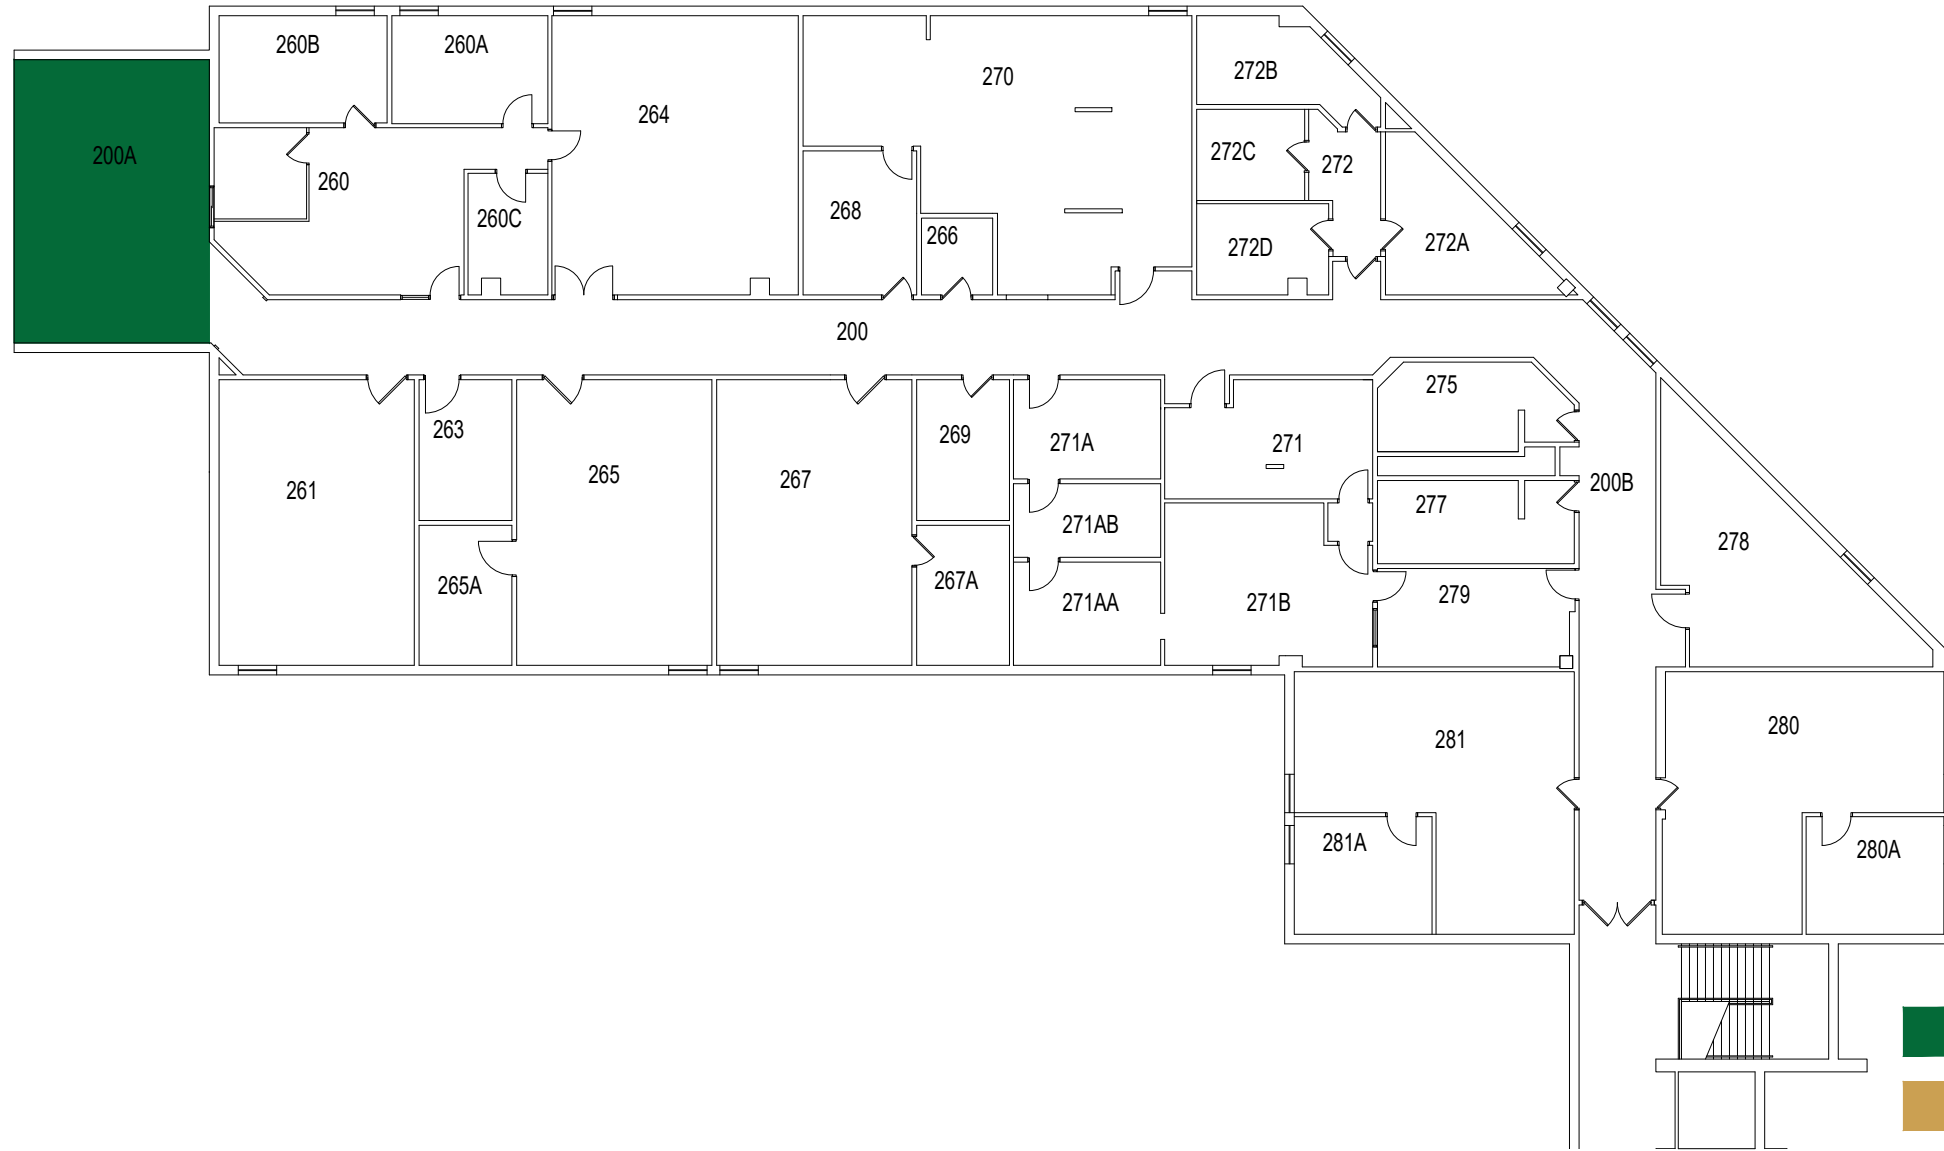

Facilities Management and Campus Operations
937-775-4444
construction@wright.edu

**BREHM LAB
FIRST FLOOR**

Facilities Management and Campus Operations
937-775-4444
construction@wright.edu

**BREHM LAB
SECOND FLOOR**