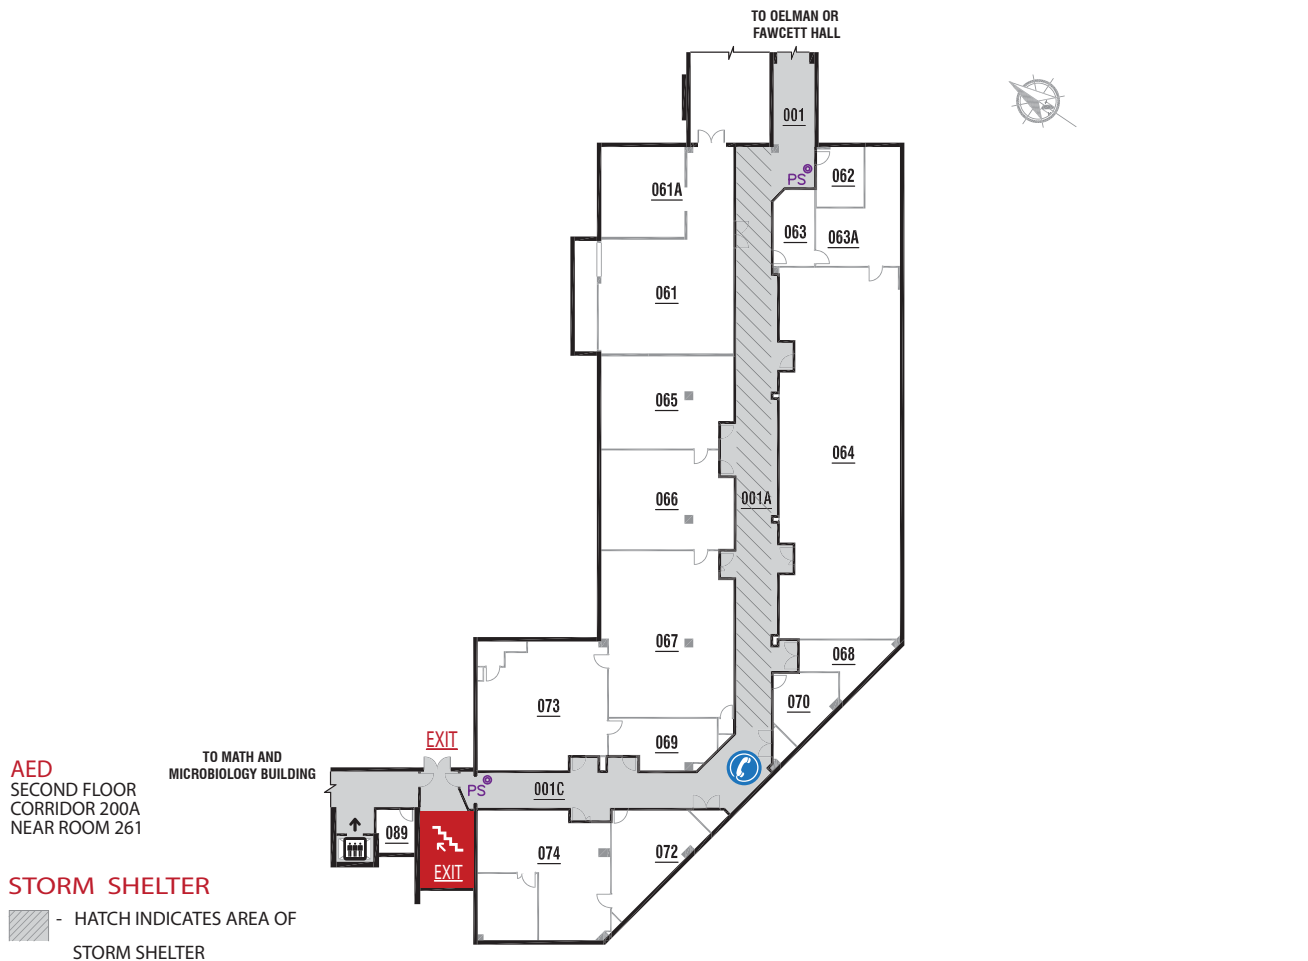

EMERGENCY EVACUATION

YOU ARE IN THE BASEMENT OF BREHM LABORATORY

SYMBOL LEGEND

- EXIT** - BUILDING EXIT
- EMERGENCY CALL STATION
- ELEVATOR
- EGRESS FIRE STAIR
- PS** - FIRE ALARM PULL STATION

TUNNEL SYSTEM