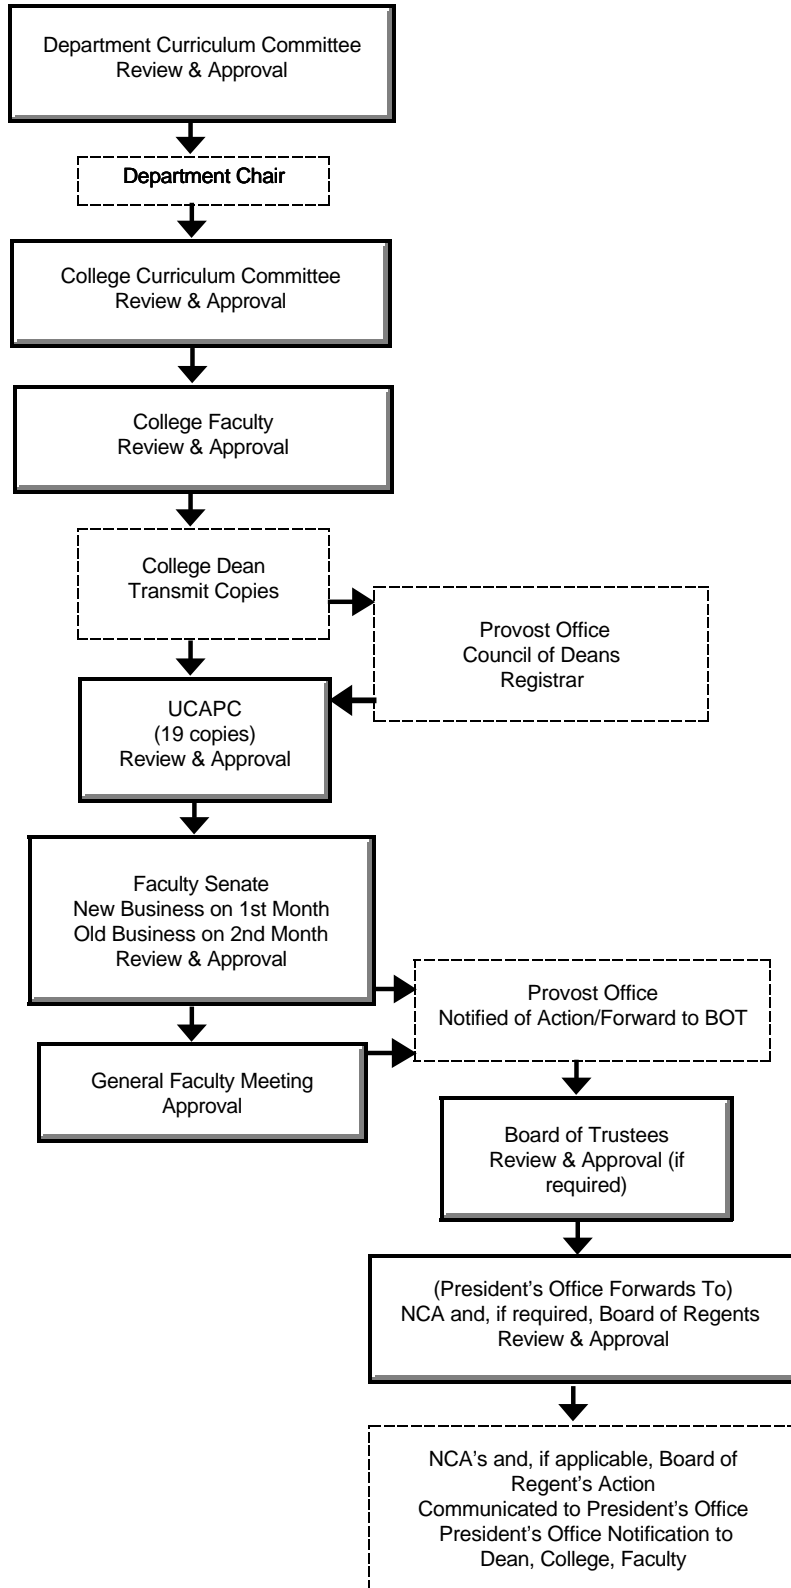

Wright State University Curriculum And Academic Policy Review Process: Distance Education Programs*

Legend:

* This process applies to all distance education programs. Distance education degree programs are forwarded to NCA for review and approval. New major programs are forwarded to OBR for review and approval.