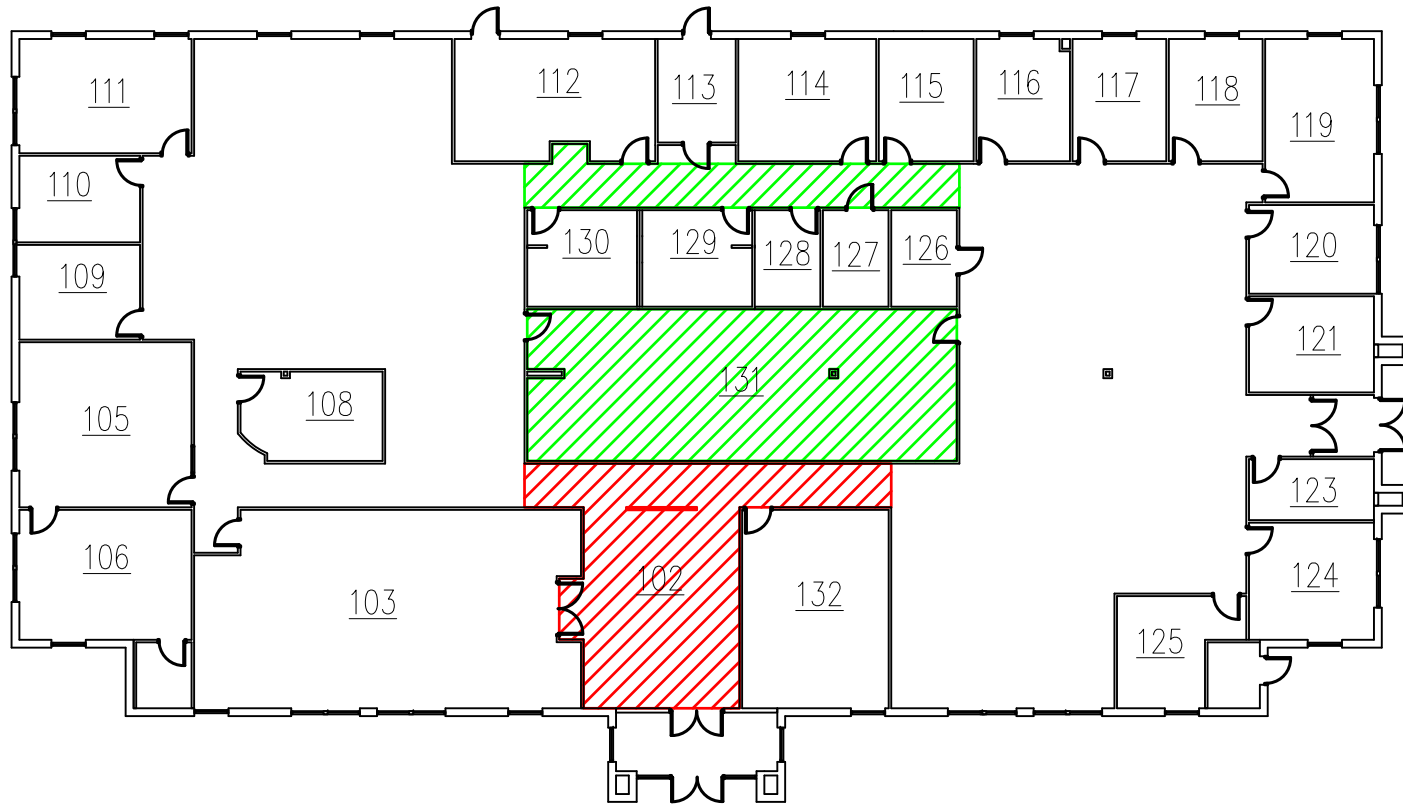

TORNADO SHELTER UNIVERSITY PARK BUILDING B 3817 COLONEL GLENN HIGHWAY

SAFE ZONE

UNSAFE ZONE