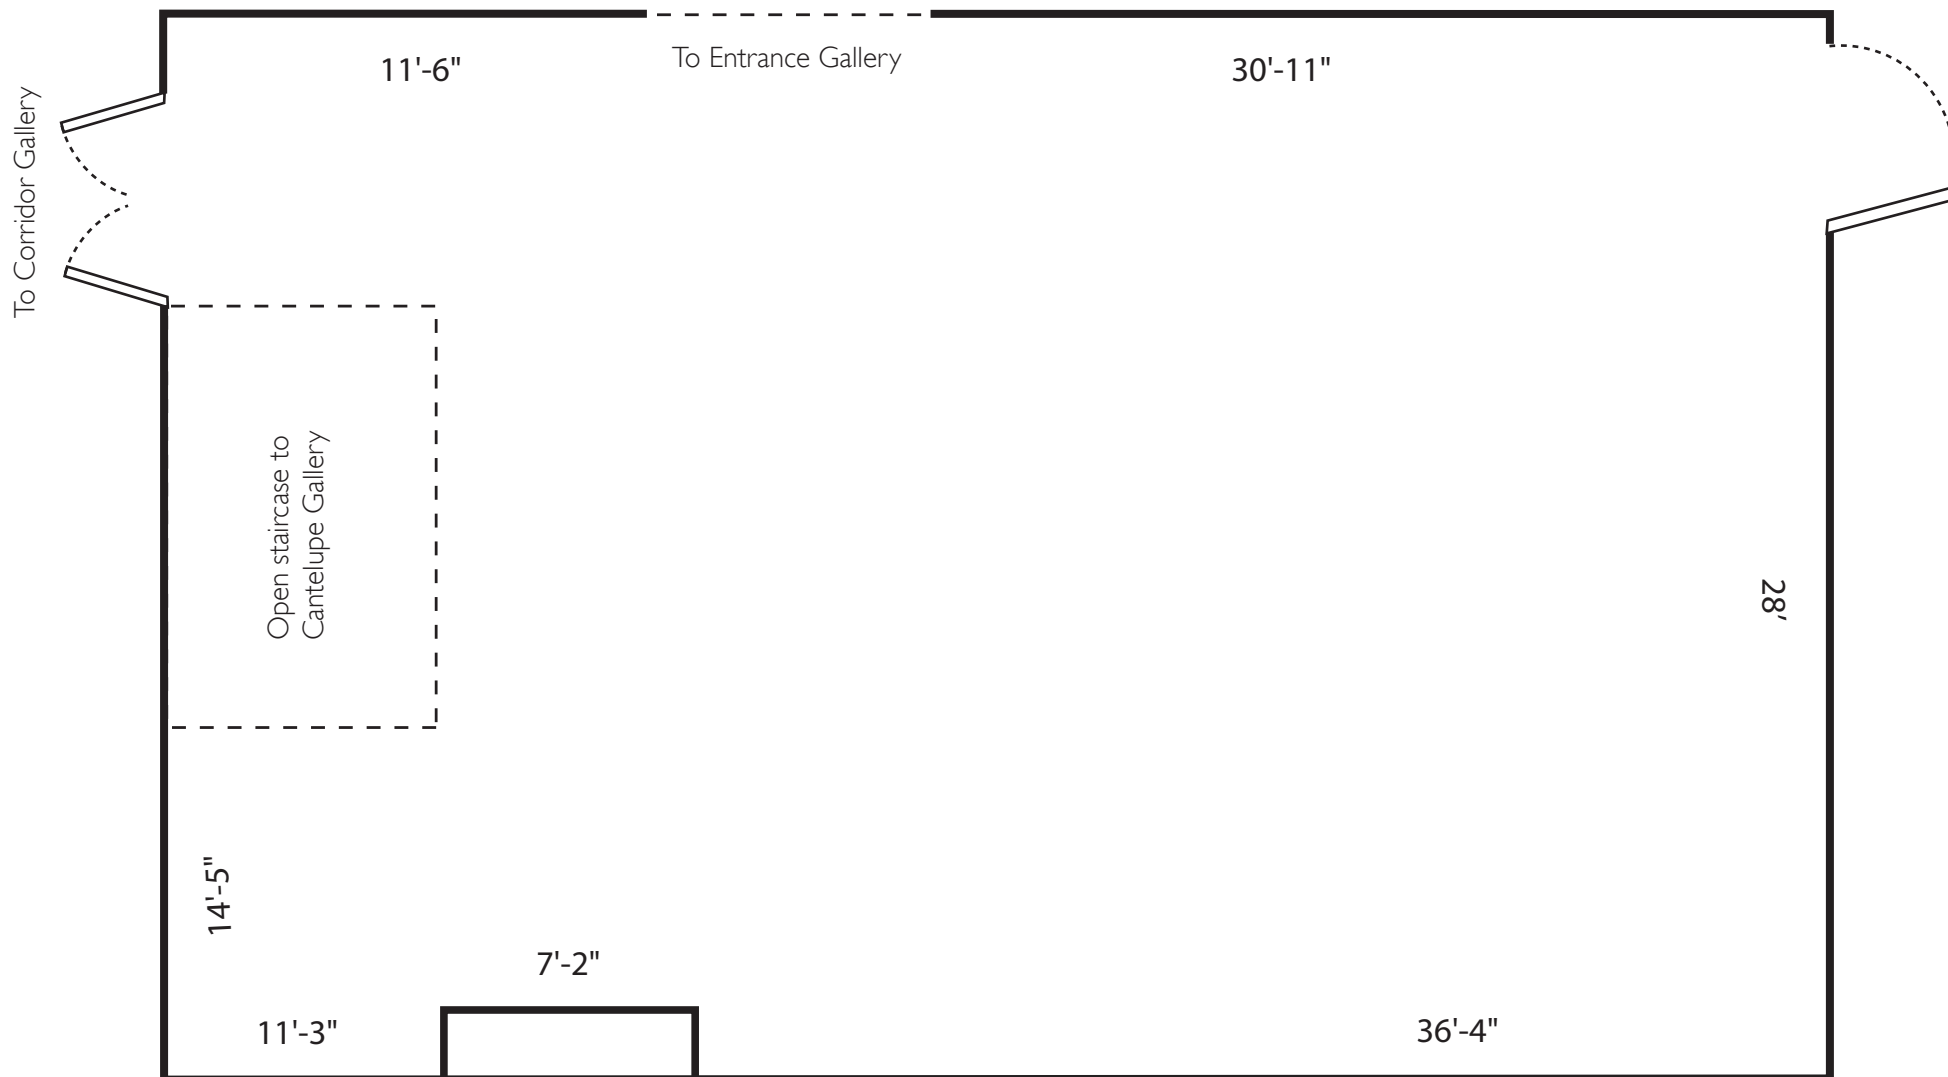

Robert and Elaine Stein Galleries | Wright State University
Dayton, Ohio

Floor to ceiling: 13.5' high

Lower Gallery

Running feet: 155
Square feet: 1694