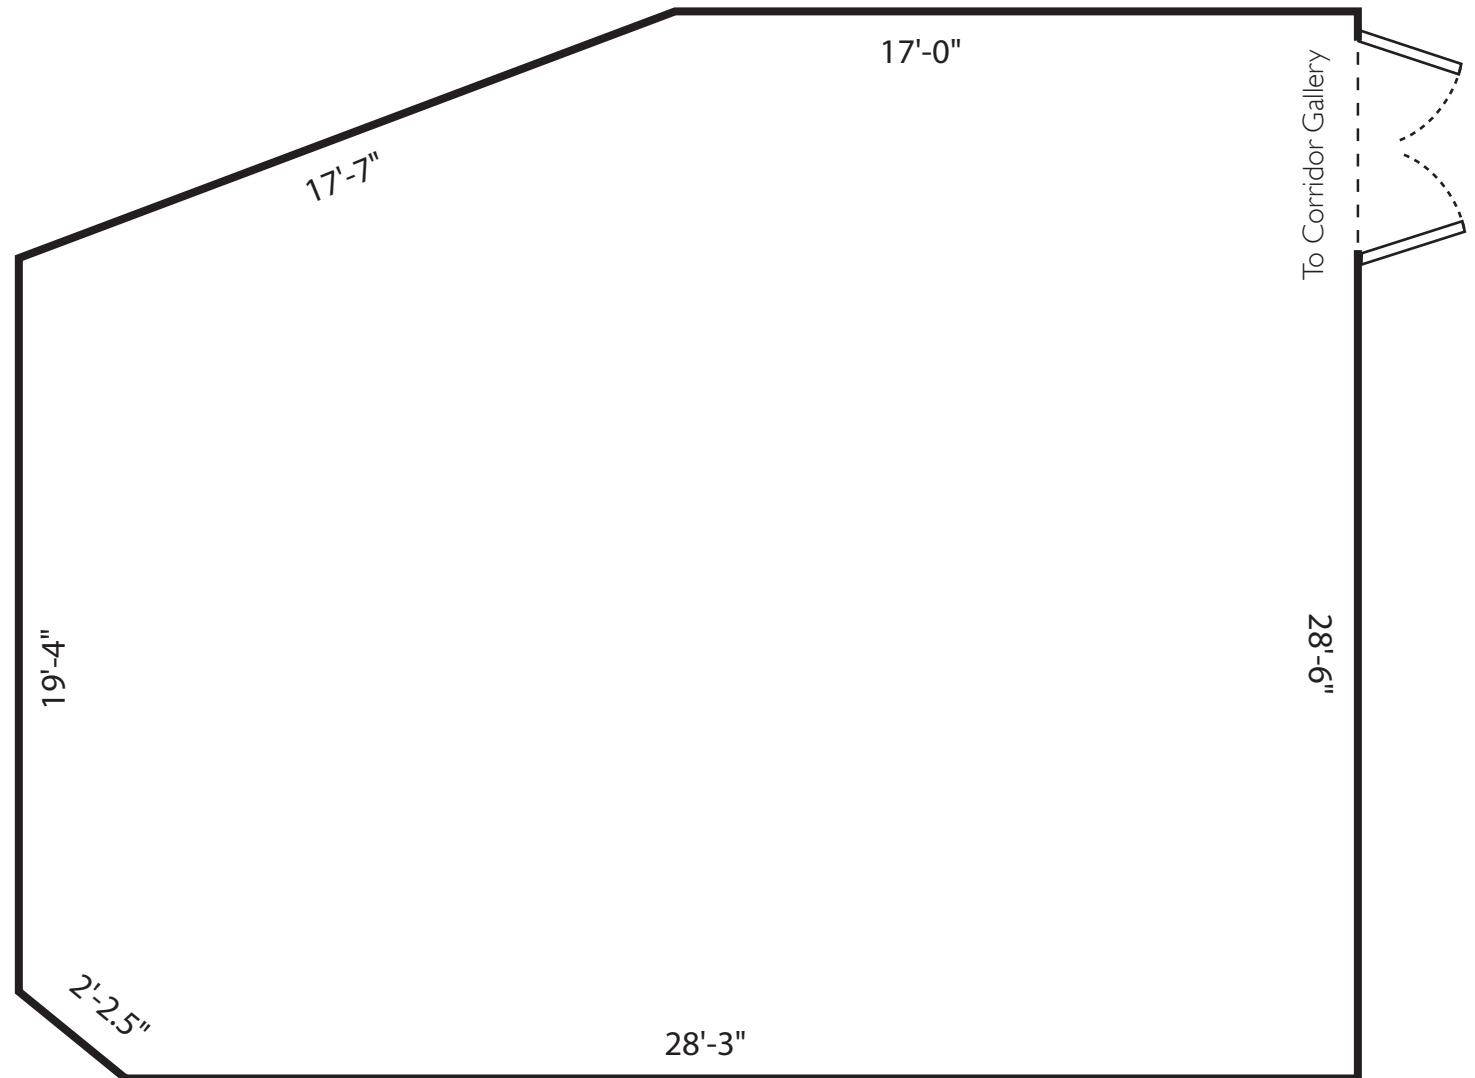

Robert and Elaine Stein Galleries | Wright State University  
Dayton, Ohio

Floor to ceiling: 10'-5"

**Experimental Gallery**

Running feet: 110  
Square feet: 807