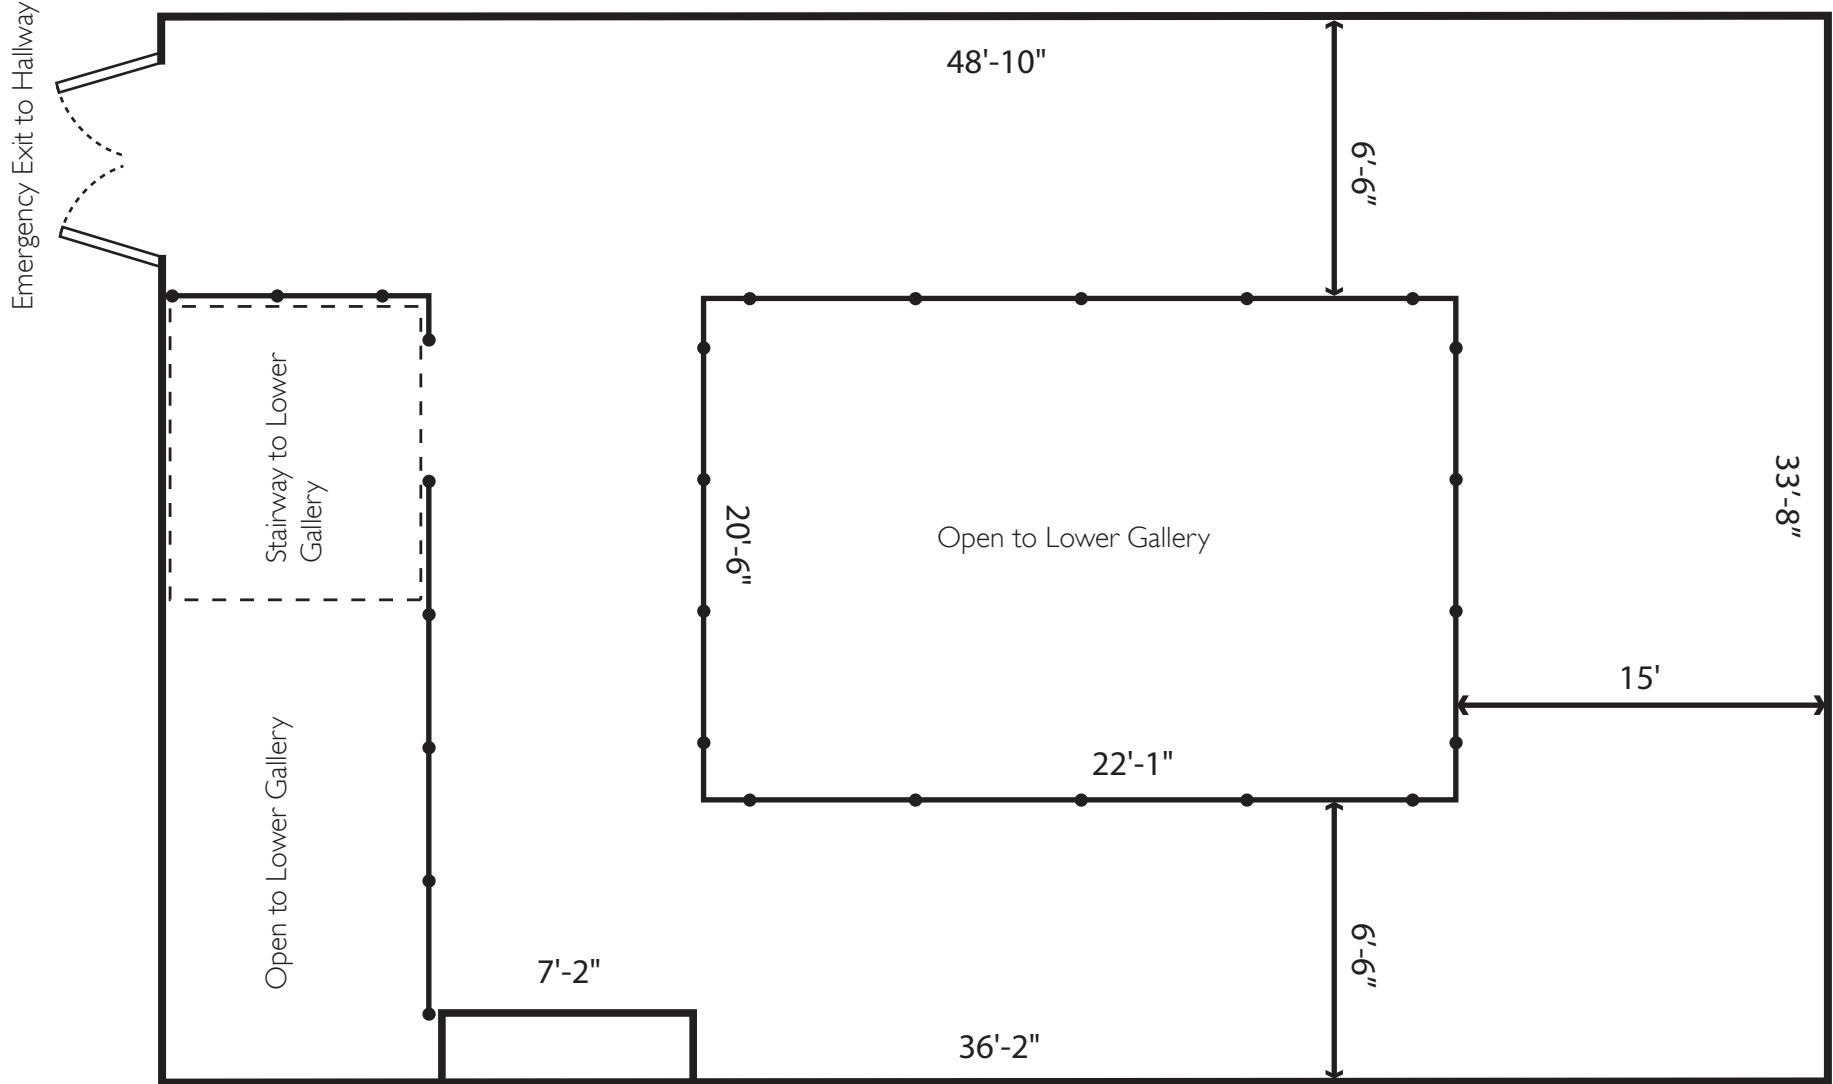

Robert and Elaine Stein Galleries | Wright State University  
Dayton, Ohio

**Eugene and Jean Cantelupe  
Gallery**

● — ● =Balcony railing

Running feet: 126

Square feet: 1262

Floor to ceiling: 9'-5"

(This is a 2nd story, open-balcony space)