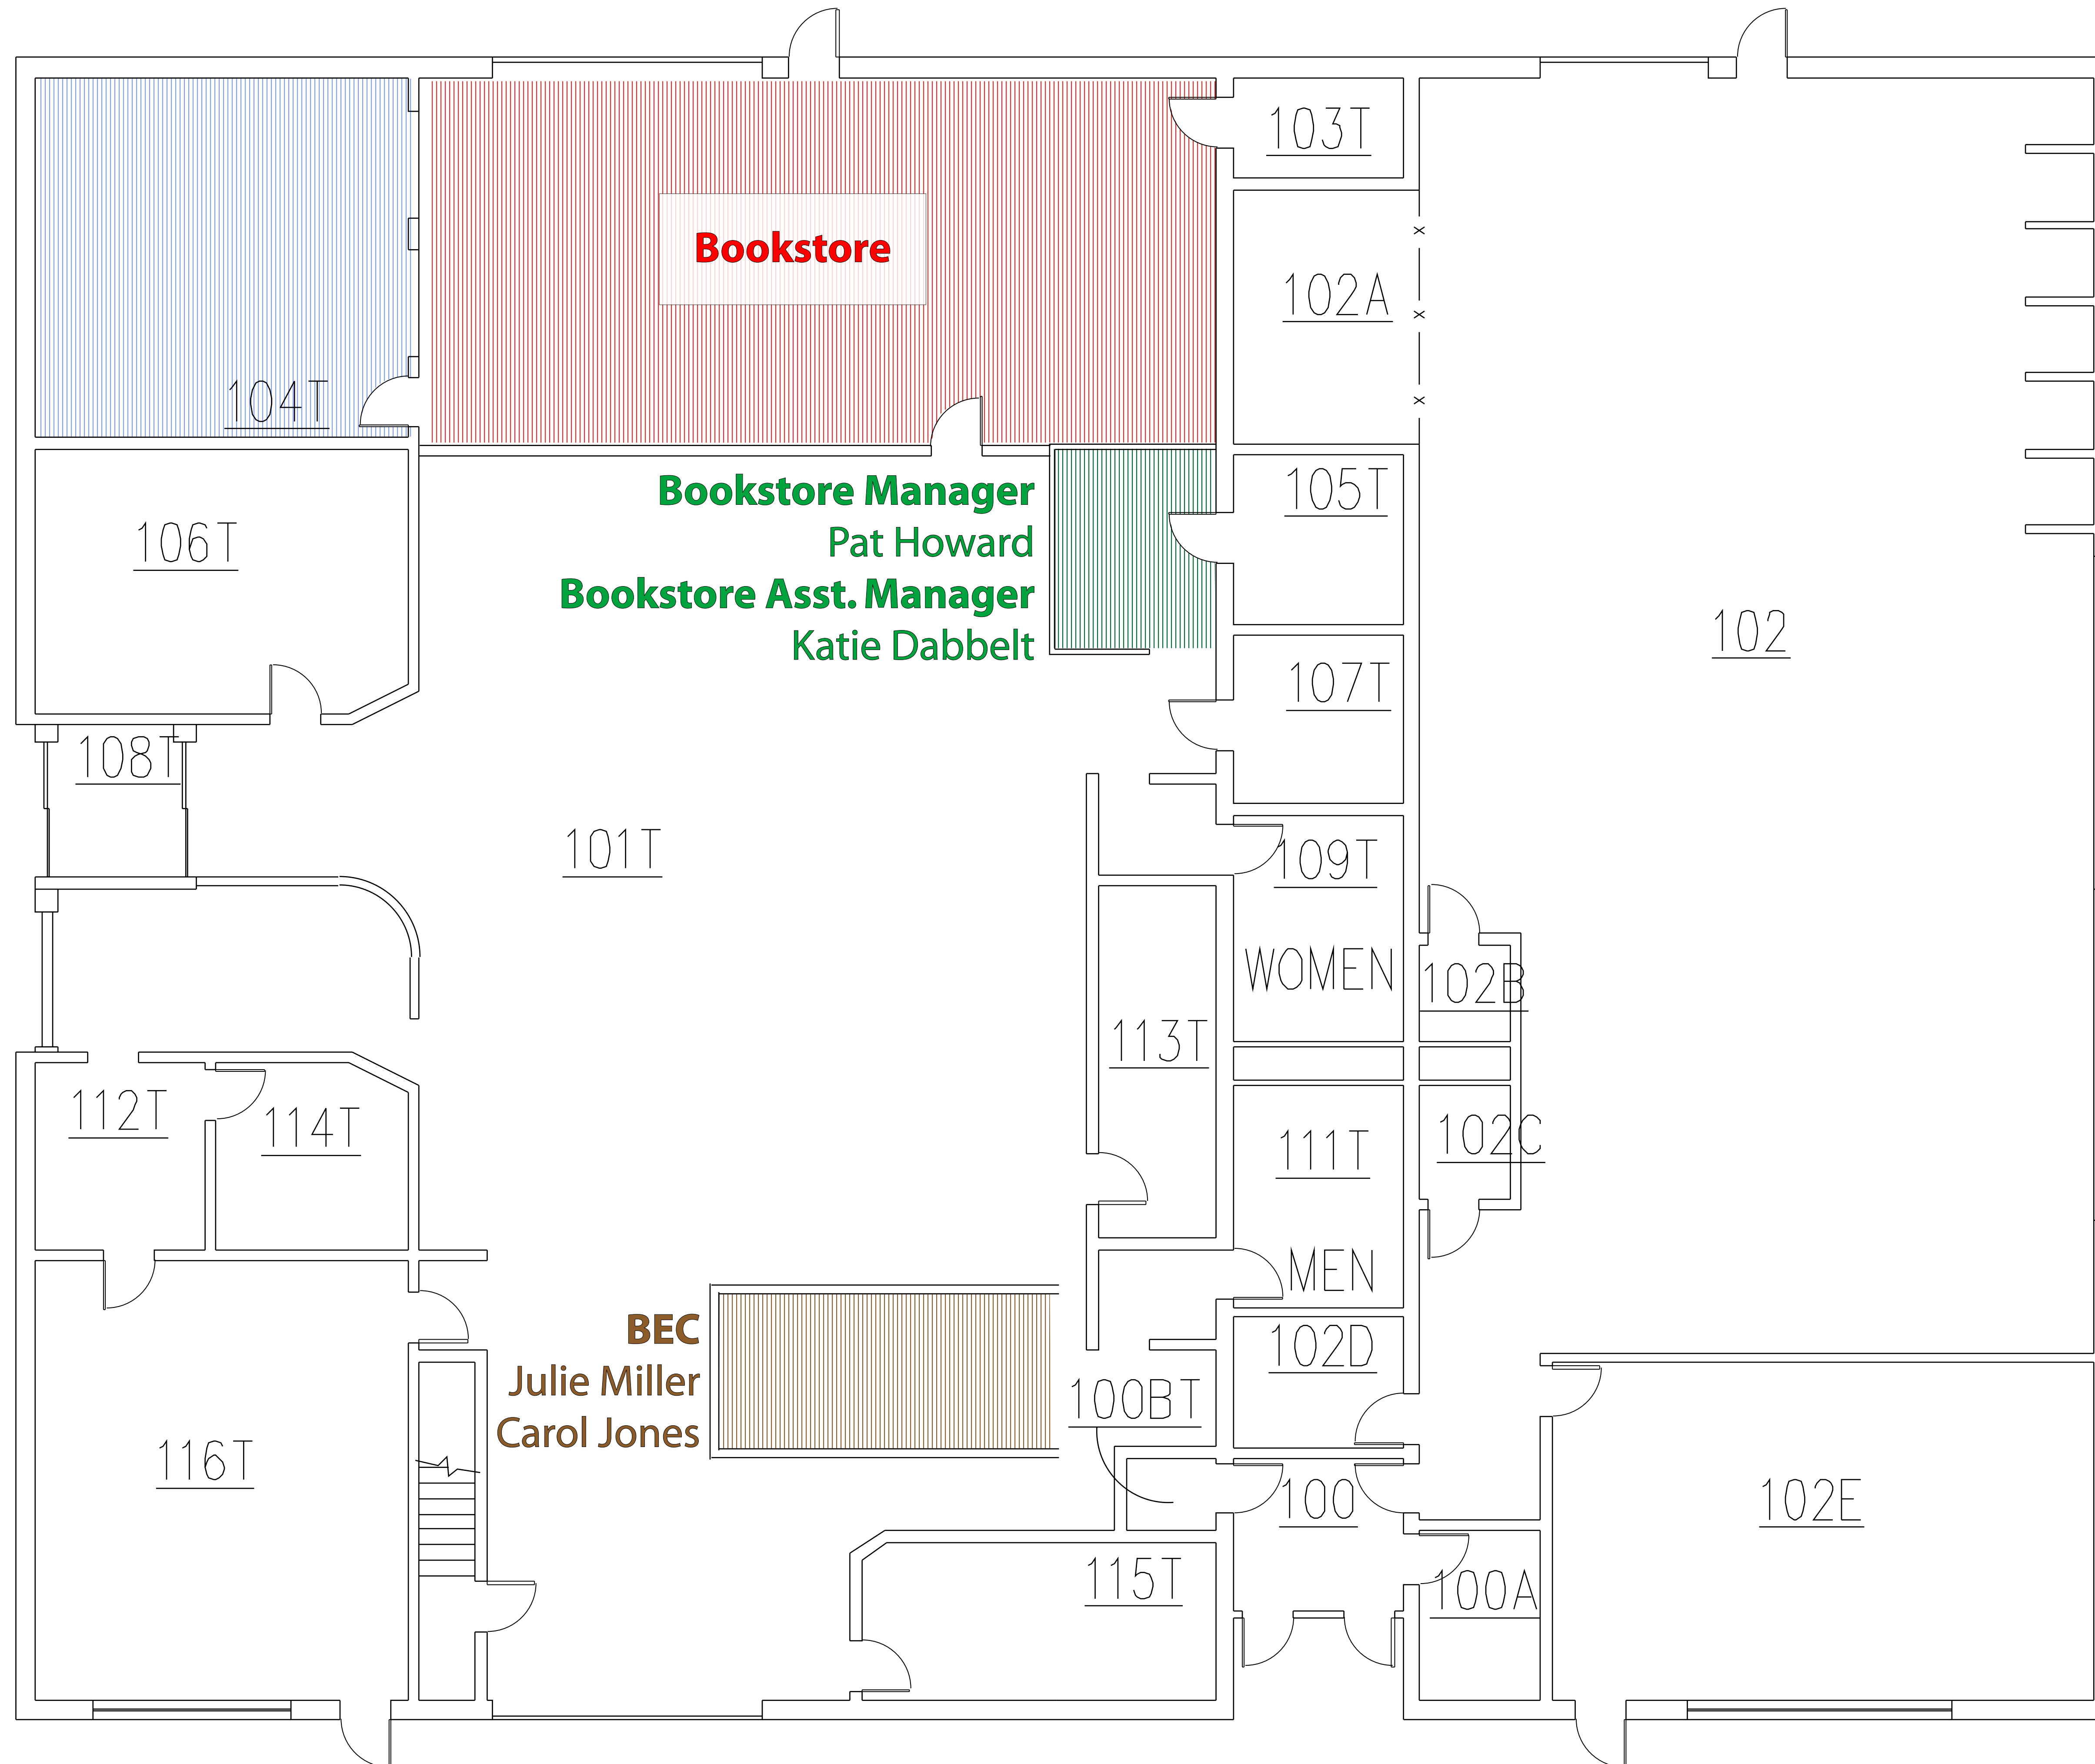

BEC/SkillsTrac
Entrance

Bookstore

Bookstore Manager
Pat Howard
Bookstore Asst. Manager
Katie Dabbelt

BEC
Julie Miller
Carol Jones

102

103T

102A

104T

106T

105T

101T

107T

108T

109T

WOMEN

112T

114T

113T

111T

MEN

116T

BEC
Julie Miller
Carol Jones

100BT

102D