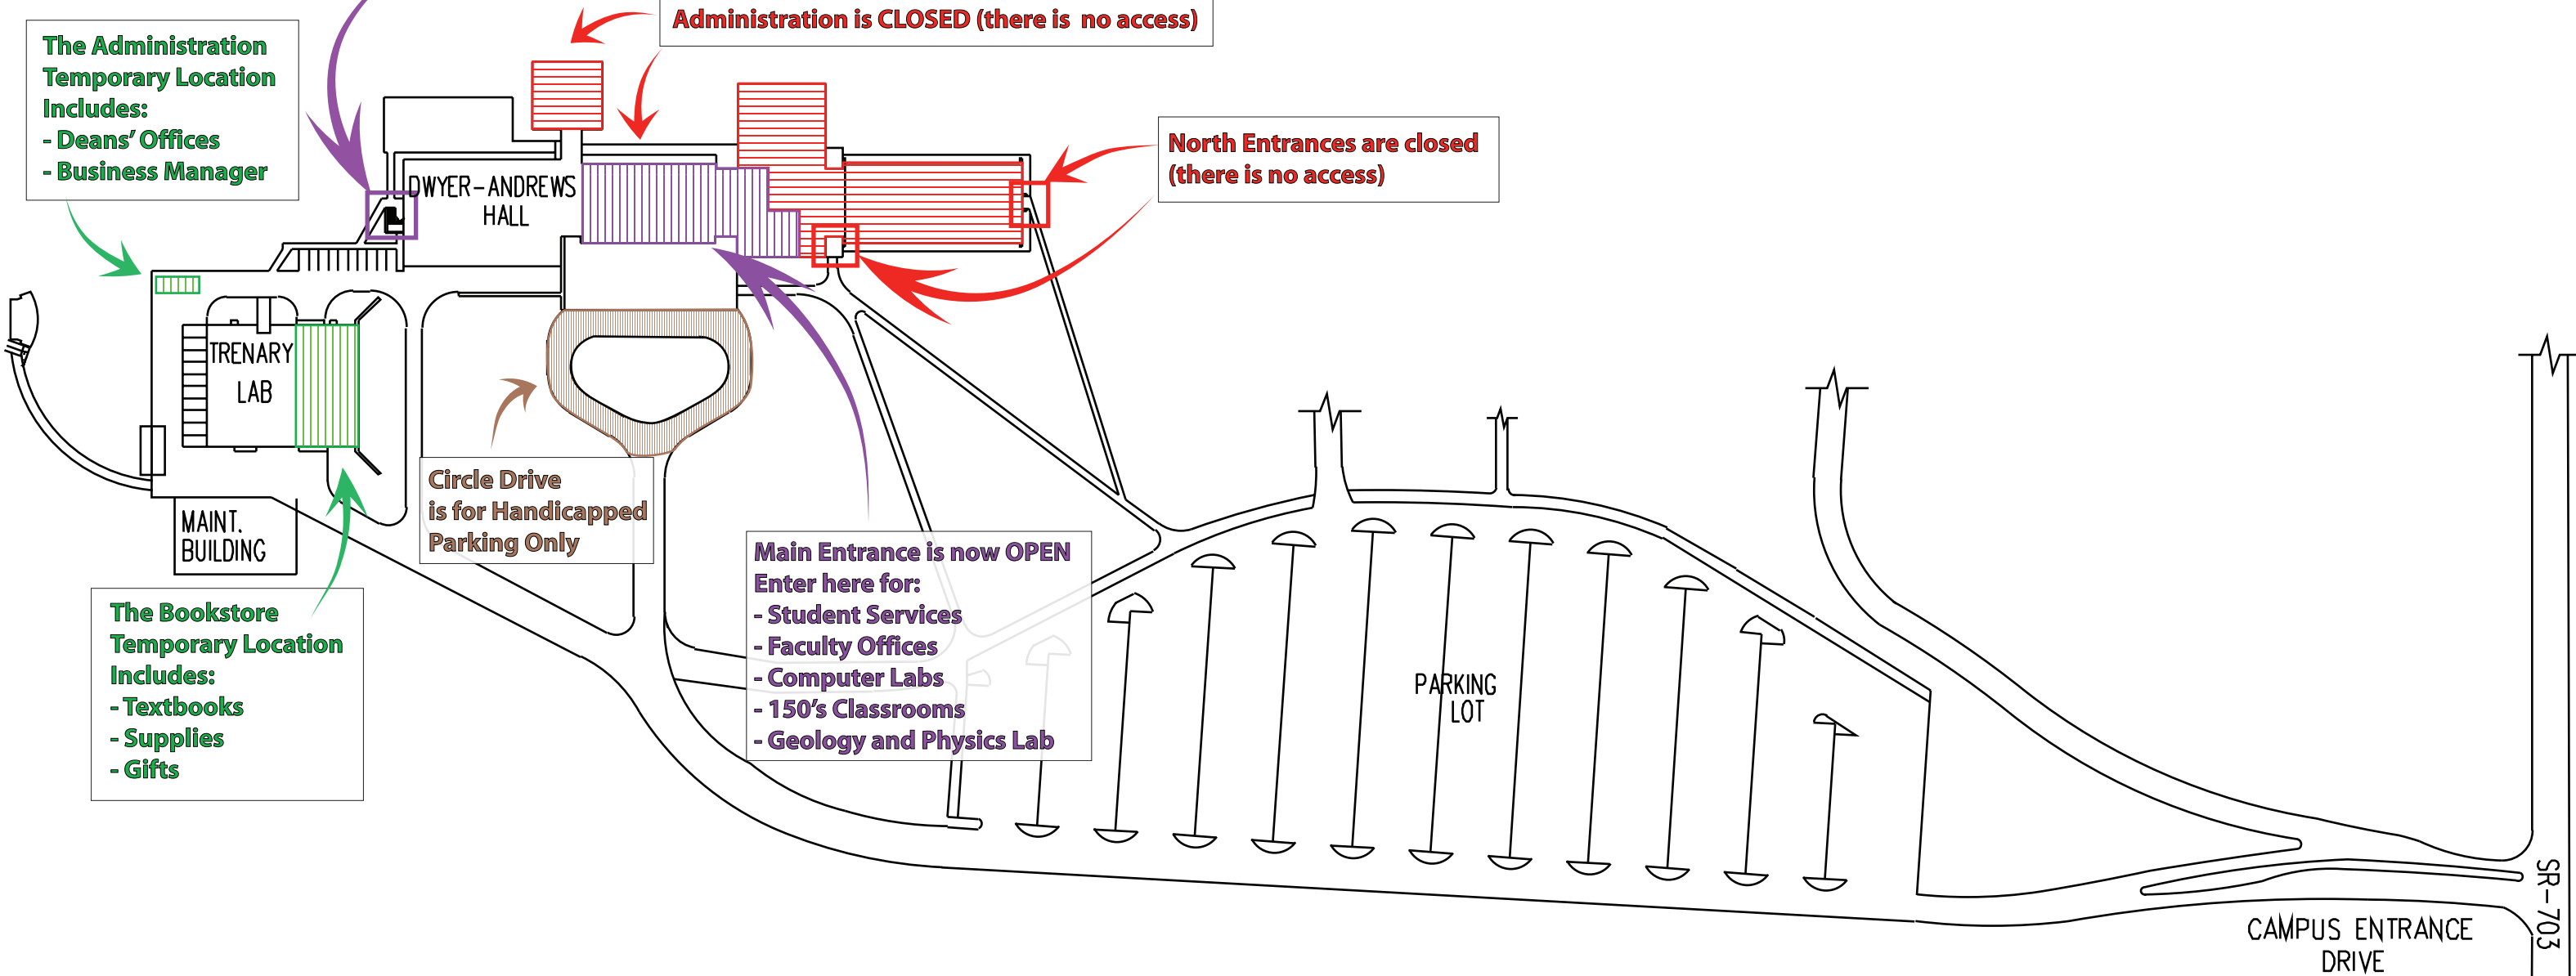

Use Cafeteria/South Entrance to access the upper level of South Dwyer Hall (Labs)

Administration is CLOSED (there is no access)

The Administration Temporary Location Includes:
- Deans' Offices
- Business Manager

North Entrances are closed (there is no access)

Circle Drive is for Handicapped Parking Only

Main Entrance is now OPEN
Enter here for:
- Student Services
- Faculty Offices
- Computer Labs
- 150's Classrooms
- Geology and Physics Lab

The Bookstore Temporary Location Includes:
- Textbooks
- Supplies
- Gifts

LAKE CAMPUS – SITE PLAN
N.T.S.

SR-703

CAMPUS ENTRANCE DRIVE